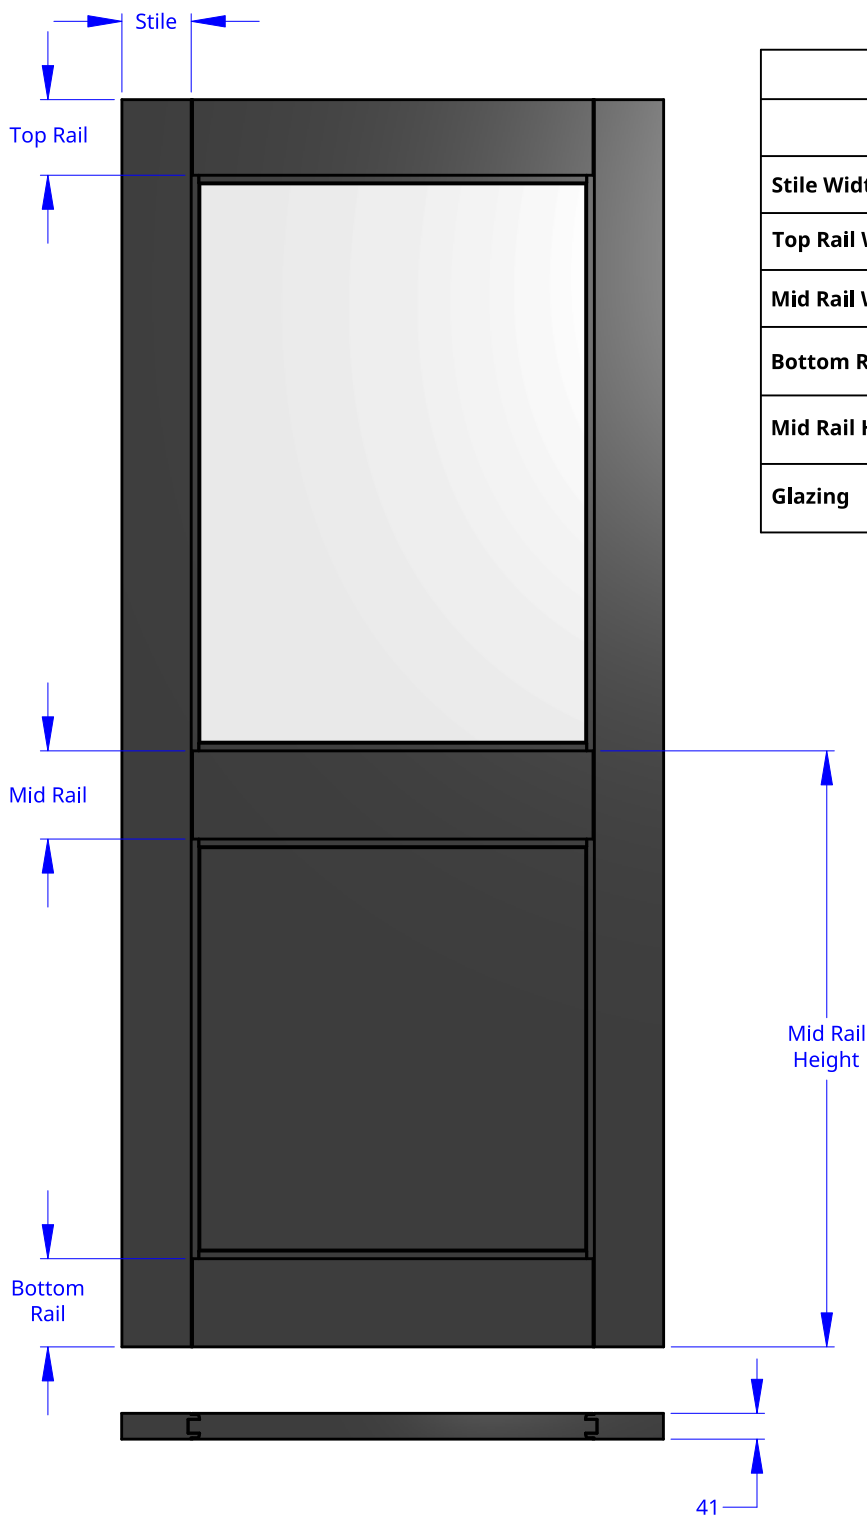

NEW ZEALAND | 0800 10 10 28
 sales@parkwooddoors.co.nz
 parkwooddoors.co.nz

AUSTRALIA | 1800 681 586
 sales@parkwooddoors.com.au
 parkwooddoors.com.au

Standard Component Sizes

	Face	Customizable
Stile Width	110	no
Top Rail Width	120	no
Mid Rail Width	140	no
Bottom Rail Width	140	no
Mid Rail Height	960	yes
Glazing	18mm IGU Only	

Product Description:			
STRATA DG 22P O/T			
Product Code:	ALSD22POT	Date:	23/08/2021
Material:	ALUMINIUM	Units:	MILLIMETER