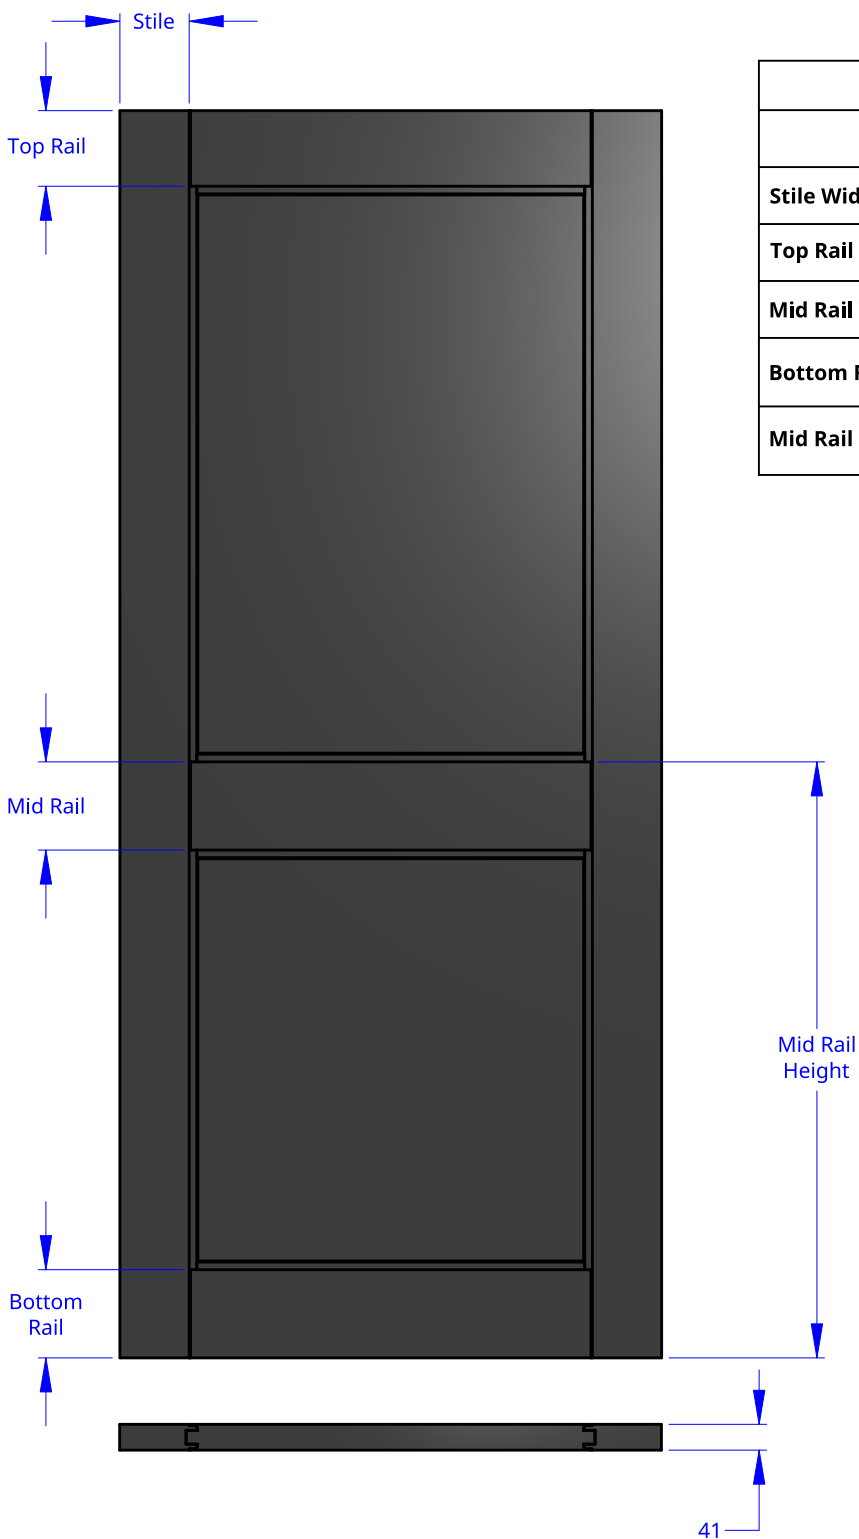

**NEW ZEALAND** | 0800 10 10 28  
 sales@parkwooddoors.co.nz  
 parkwooddoors.co.nz

**AUSTRALIA** | 1800 681 586  
 sales@parkwooddoors.com.au  
 parkwooddoors.com.au

**Standard Component Sizes**

	Face	Customizable
<b>Stile Width</b>	110	no
<b>Top Rail Width</b>	120	no
<b>Mid Rail Width</b>	140	no
<b>Bottom Rail Width</b>	140	no
<b>Mid Rail Height</b>	960	yes

Product Description:			
<b>STRATA DG 22P</b>			
Product Code:	ALSD22P	Date:	23/08/2021
Material:	ALUMINIUM	Units:	MILLIMETER