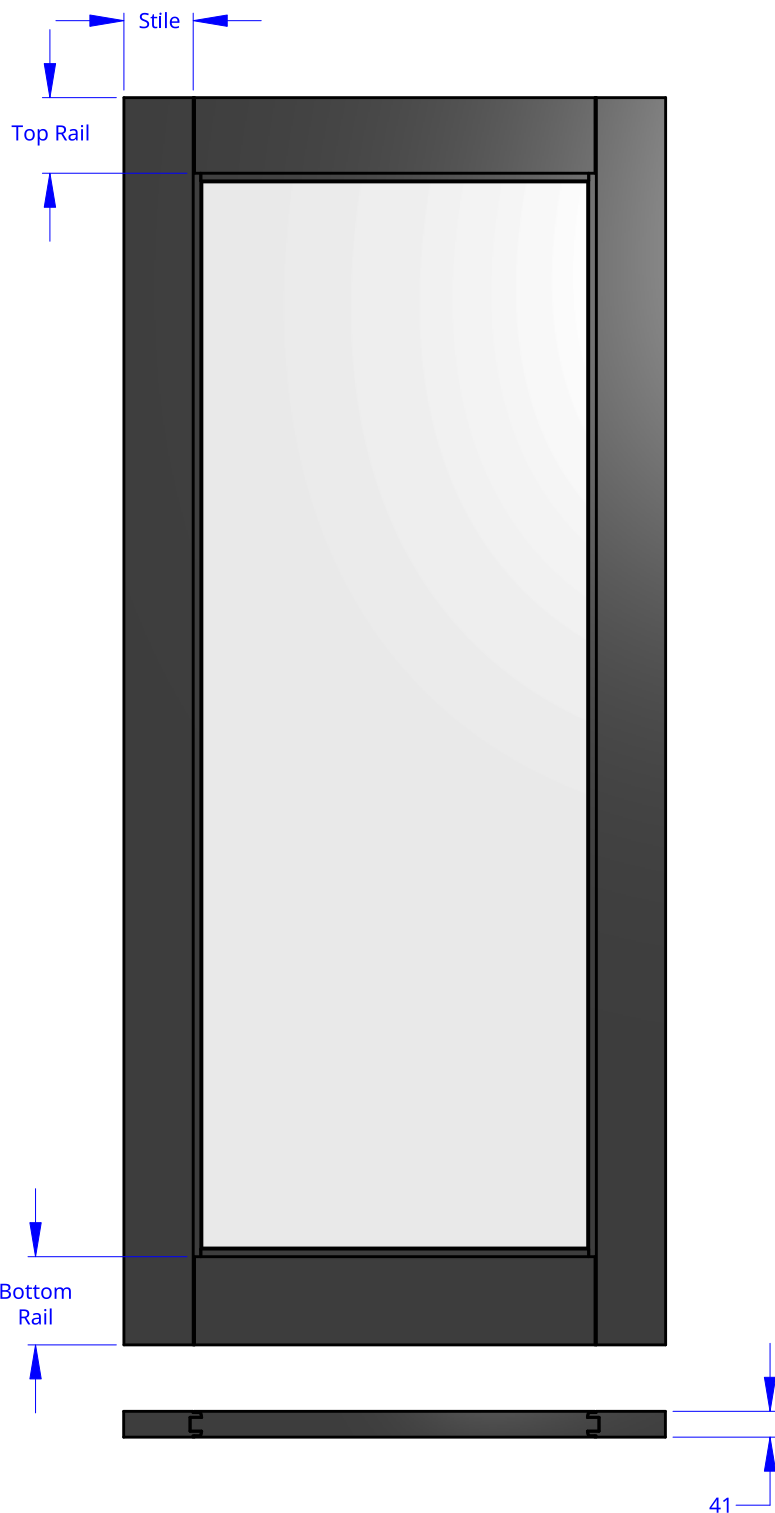

NEW ZEALAND | 0800 10 10 28

sales@parkwooddoors.co.nz

parkwooddoors.co.nz

AUSTRALIA | 1800 681 586

sales@parkwooddoors.com.au

parkwooddoors.com.au

Standard Component Sizes

	Face	Customizable
Stile Width	110	no
Top Rail Width	120	no
Bottom Rail Width	140	no
Glazing	18mm IGU Only	

Product Description:

STRATA DG 1L

Product Code:	ALSD1L	Date:	23/08/2021
Material:	ALUMINIUM	Units:	MILLIMETER