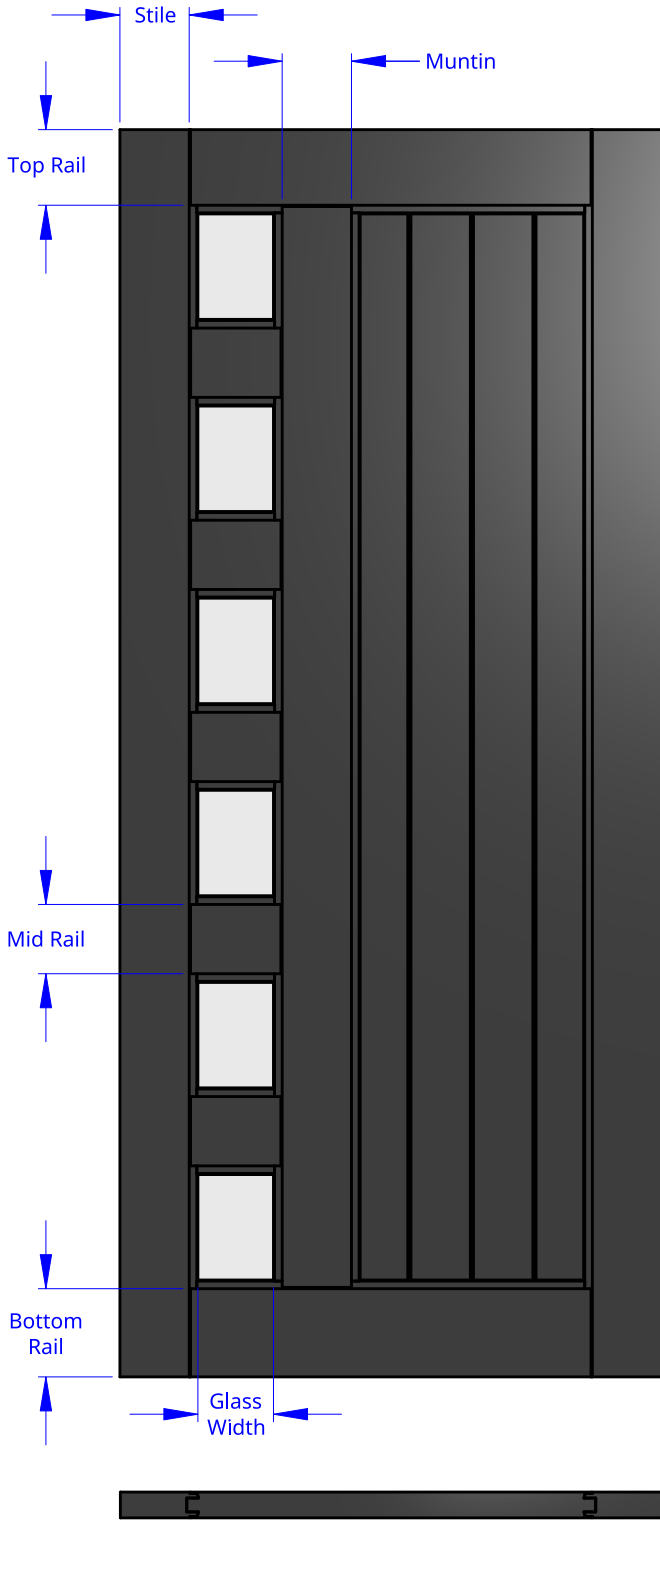

NEW ZEALAND | 0800 10 10 28
 sales@parkwooddoors.co.nz
 parkwooddoors.co.nz

AUSTRALIA | 1800 681 586
 sales@parkwooddoors.com.au
 parkwooddoors.com.au

Standard Component Sizes

	Face	Customizable
Stile Width	110	no
Top Rail Width	120	no
Mid Rail Width	110	no
Bottom Rail Width	140	no
Muntin	110	no
Glass Width (Door Width < 1110mm)	120	no
Glass Width (Door Width > 1110mm)	170	no
Glazing	18mm IGU Only	

Product Description:			
STRATA DG 16T			
Product Code:	ALSD16T	Date:	23/08/2021
Material:	ALUMINIUM	Units:	MILLIMETER