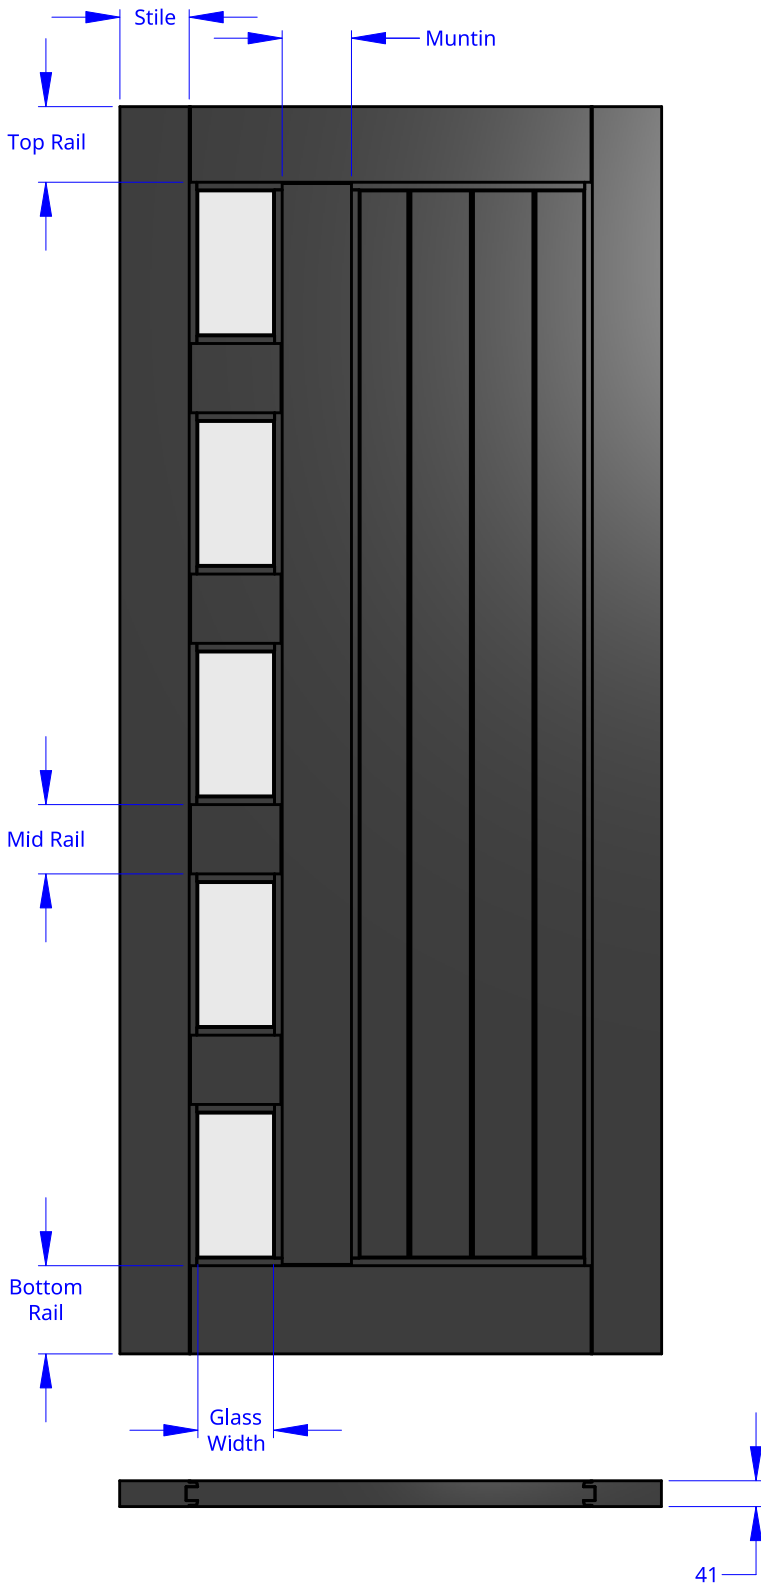

NEW ZEALAND | 0800 10 10 28
 sales@parkwooddoors.co.nz
 parkwooddoors.co.nz

AUSTRALIA | 1800 681 586
 sales@parkwooddoors.com.au
 parkwooddoors.com.au

Standard Component Sizes

	Face	Customizable
Stile Width	110	no
Top Rail Width	120	no
Mid Rail Width	110	no
Bottom Rail Width	140	no
Muntin	110	no
Glass Width (Door Width < 1110mm)	120	no
Glass Width (Door Width > 1110mm)	170	no
Glazing	18mm IGU Only	

Product Description:

STRATA DG 15T

Product Code:	ALSD15T	Date:	23/08/2021
Material:	ALUMINIUM	Units:	MILLIMETER