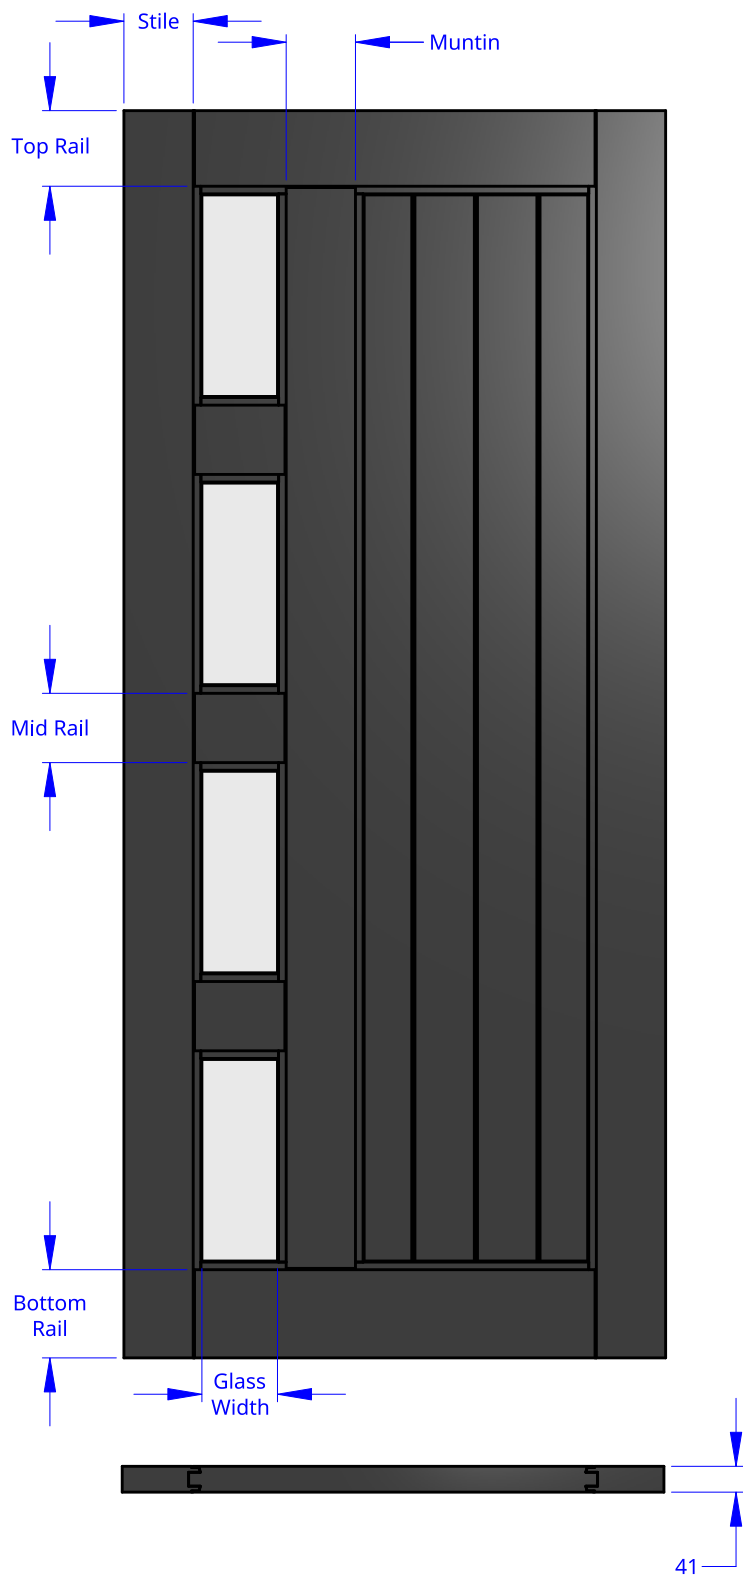

**NEW ZEALAND** | 0800 10 10 28  
 sales@parkwooddoors.co.nz  
 parkwooddoors.co.nz

**AUSTRALIA** | 1800 681 586  
 sales@parkwooddoors.com.au  
 parkwooddoors.com.au

<b>Standard Component Sizes</b>		
	<b>Face</b>	<b>Customizable</b>
<b>Stile Width</b>	110	no
<b>Top Rail Width</b>	120	no
<b>Mid Rail Width</b>	110	no
<b>Bottom Rail Width</b>	140	no
<b>Muntin</b>	110	no
<b>Glass Width (Door width &lt;1110mm)</b>	120	no
<b>Glass Width (Door Width &gt;1110mm)</b>	170	no
<b>Glazing</b>	18mm IGU Only	

Product Description:			
<b>STRATA DG 14T</b>			
Product Code:	ALSD14T	Date:	23/08/2021
Material:	ALUMINIUM	Units:	MILLIMETER