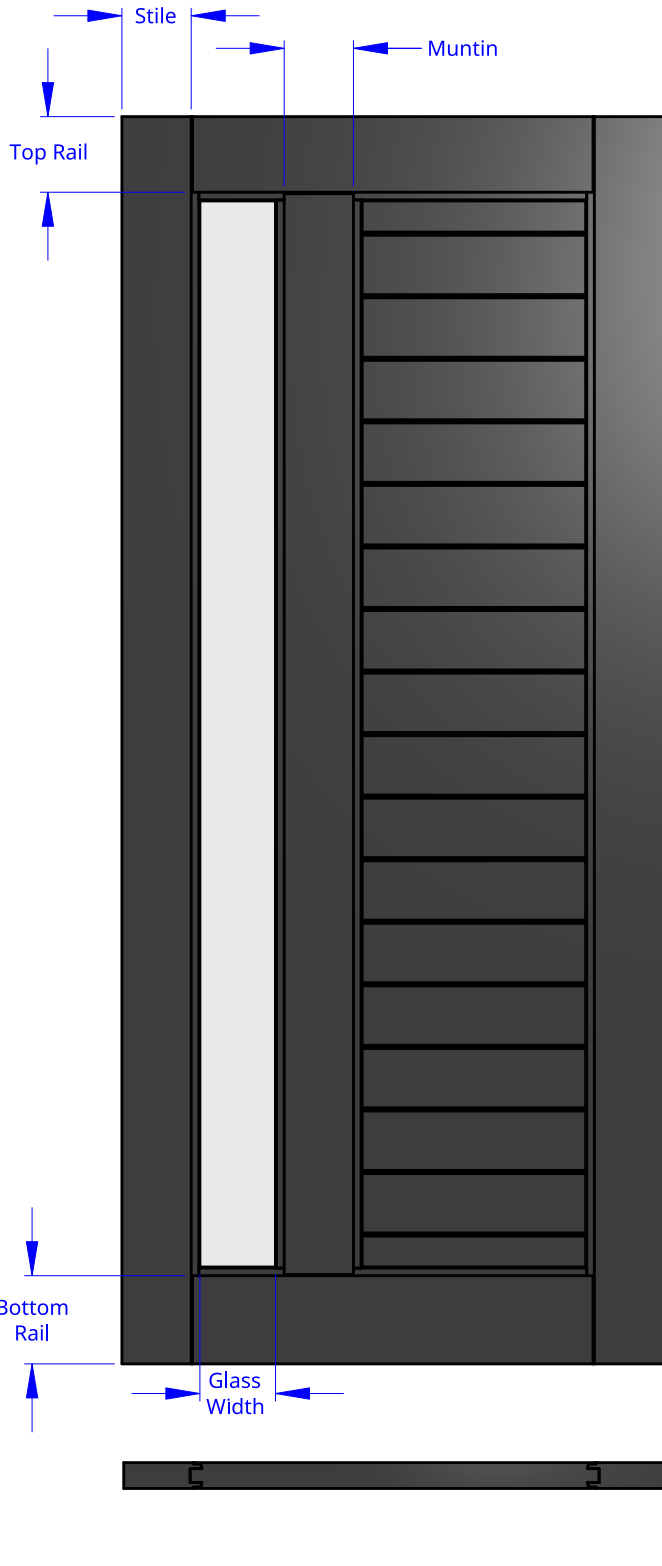

**NEW ZEALAND** | 0800 10 10 28  
 sales@parkwooddoors.co.nz  
 parkwooddoors.co.nz

**AUSTRALIA** | 1800 681 586  
 sales@parkwooddoors.com.au  
 parkwooddoors.com.au

**Standard Component Sizes**

	Face	Customizable
Stile Width	110	no
Top Rail Width	120	no
Bottom Rail Width	140	no
Muntin	110	no
Glass Width (Door Width <1110mm)	120	no
Glass Width (Door Width >1110mm)	170	no
Glazing	18mm IGU Only	

Product Description:			
STRATA DG 11TH			
Product Code:	ALSD11TH	Date:	23/08/2021
Material:	ALUMINIUM	Units:	MILLIMETER