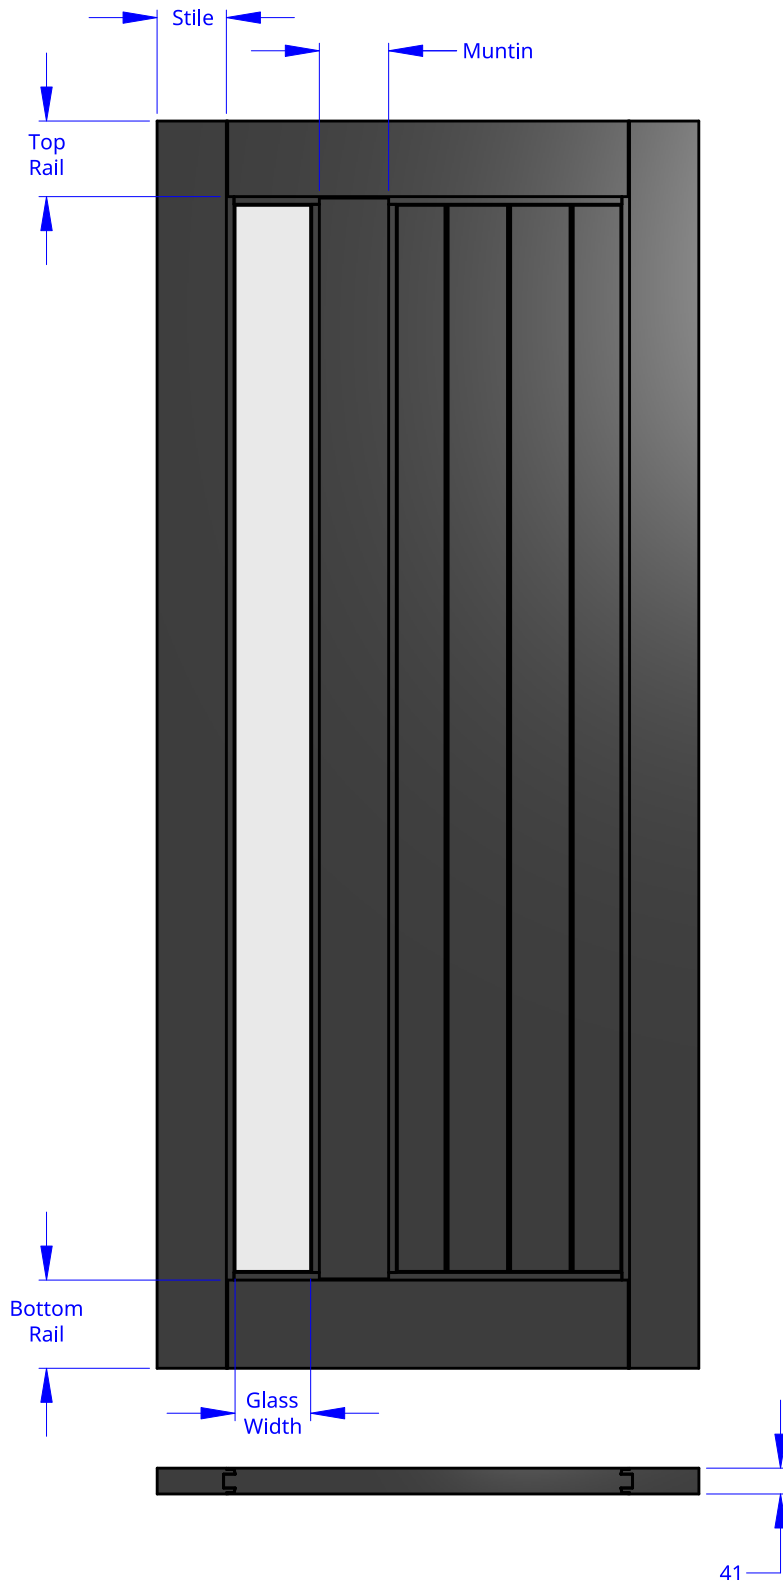

NEW ZEALAND | 0800 10 10 28
 sales@parkwooddoors.co.nz
 parkwooddoors.co.nz

AUSTRALIA | 1800 681 586
 sales@parkwooddoors.com.au
 parkwooddoors.com.au

Standard Component Sizes		
Name	Face	Customizable
Stile Width	110	no
Top Rail Width	120	no
Bottom Rail Width	140	no
Muntin	110	no
Glass Width (Door Width <1110mm)	120	no
Glass Width (Door Width >1110mm)	170	no
Glazing	18mm IGU Only	

Product Description:			
STRATA DG 11T			
Product Code:	ALSD11T	Date:	23/08/2021
Material:	ALUMINIUM	Units:	MILLIMETER