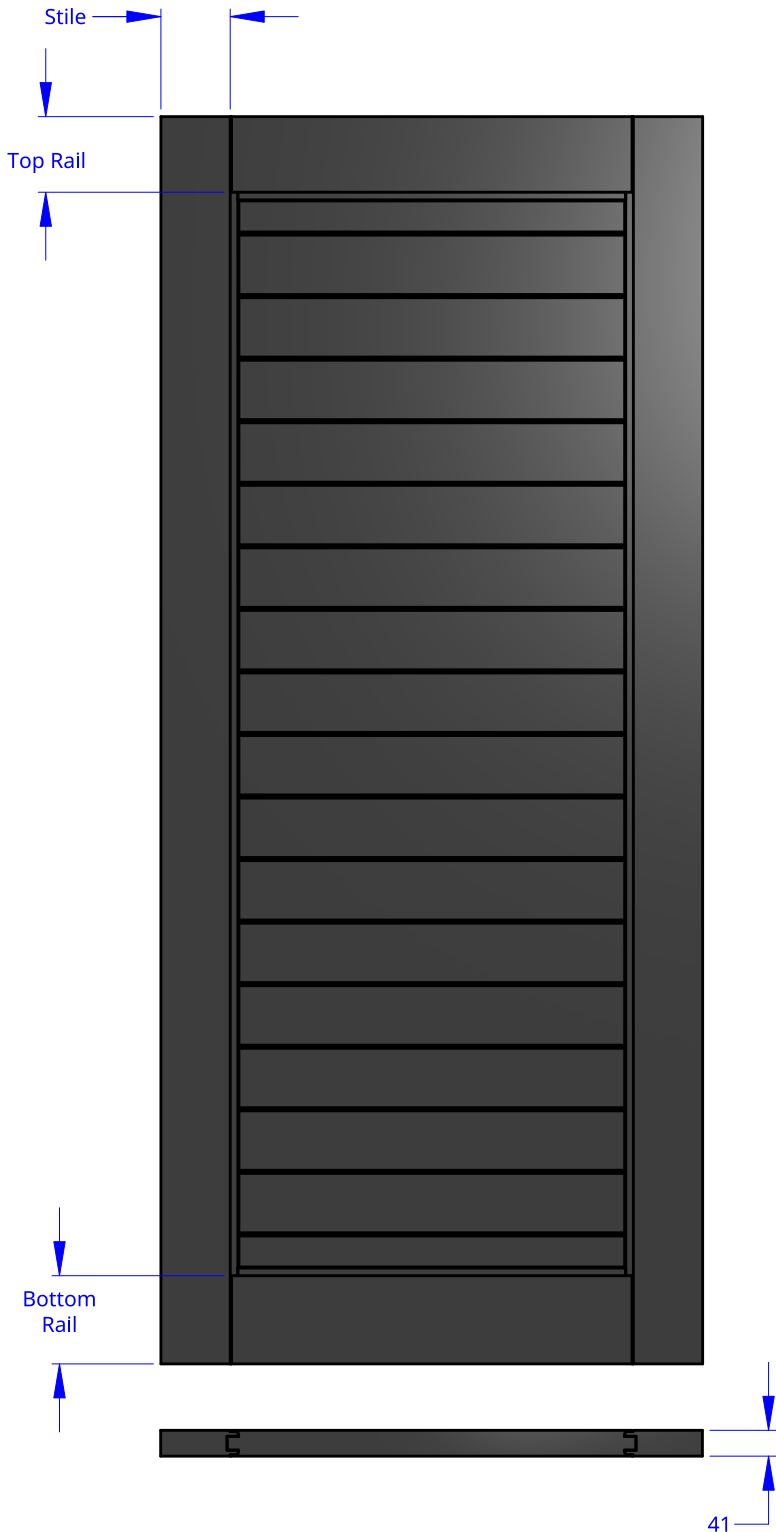

**NEW ZEALAND** | 0800 10 10 28  
 sales@parkwooddoors.co.nz  
 parkwooddoors.co.nz

**AUSTRALIA** | 1800 681 586  
 sales@parkwooddoors.com.au  
 parkwooddoors.com.au

<i>Standard Component Sizes</i>		
	Face	Customizable
<b>Stile Width</b>	110	no
<b>Top Rail Width</b>	120	no
<b>Bottom Rail Width</b>	140	no

Product Description:			
<b>STRATA DG 10TH</b>			
Product Code:	ALSD10TH	Date:	23/08/2021
Material:	ALUMINIUM	Units:	MILLIMETER