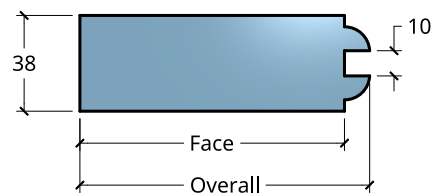

Standard Component Sizes			
	Overall	Face	Customizable
Stile Width (below 910)	115	105	yes
Stile Width (above 910)	140	130	yes
Top Rail Width	140	130	yes
Mid Rail Width	185	165	yes
Bottom Rail Width	185	175	yes
Muntin Width	115	105	yes
Bar Width	32	12	yes
Mid Rail Height (Top)	860	850	yes
Glass Rebate Depth	24		no
Glass Rebate Width	10		no

- No double glazing option for this product
- Visible corner glass: 100 x 100

Product Description:			
INTERIOR ROSEVILLE			
Product Code:	ROS	Date:	23/08/2021
Material:	TIMBER	Units:	MILLIMETER