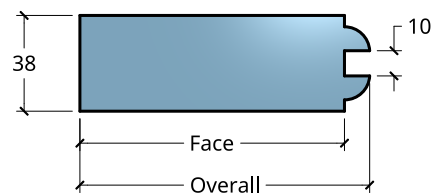

NEW ZEALAND | 0800 10 10 28
 sales@parkwooddoors.co.nz
 parkwooddoors.co.nz

AUSTRALIA | 1800 681 586
 sales@parkwooddoors.com.au
 parkwooddoors.com.au

Standard Component Sizes			
	Overall	Face	Customizable
Stile Width (below 910)	115	105	yes
Stile Width (above 910)	140	130	yes
Top Rail Width	140	130	yes
Mid Rail Width	185	165	yes
Bottom Rail Width	185	175	yes
Muntin Width	115	105	yes
Mid Rail Height (Top)	860	850	yes
Glass Rebate Depth	24		no
Glass Rebate Width	10		no

- No double glazing option for this product

Product Description:			
PIONEER 4 O/T			
Product Code:	PIO4OT	Date:	23/08/2021
Material:	TIMBER	Units:	MILLIMETER