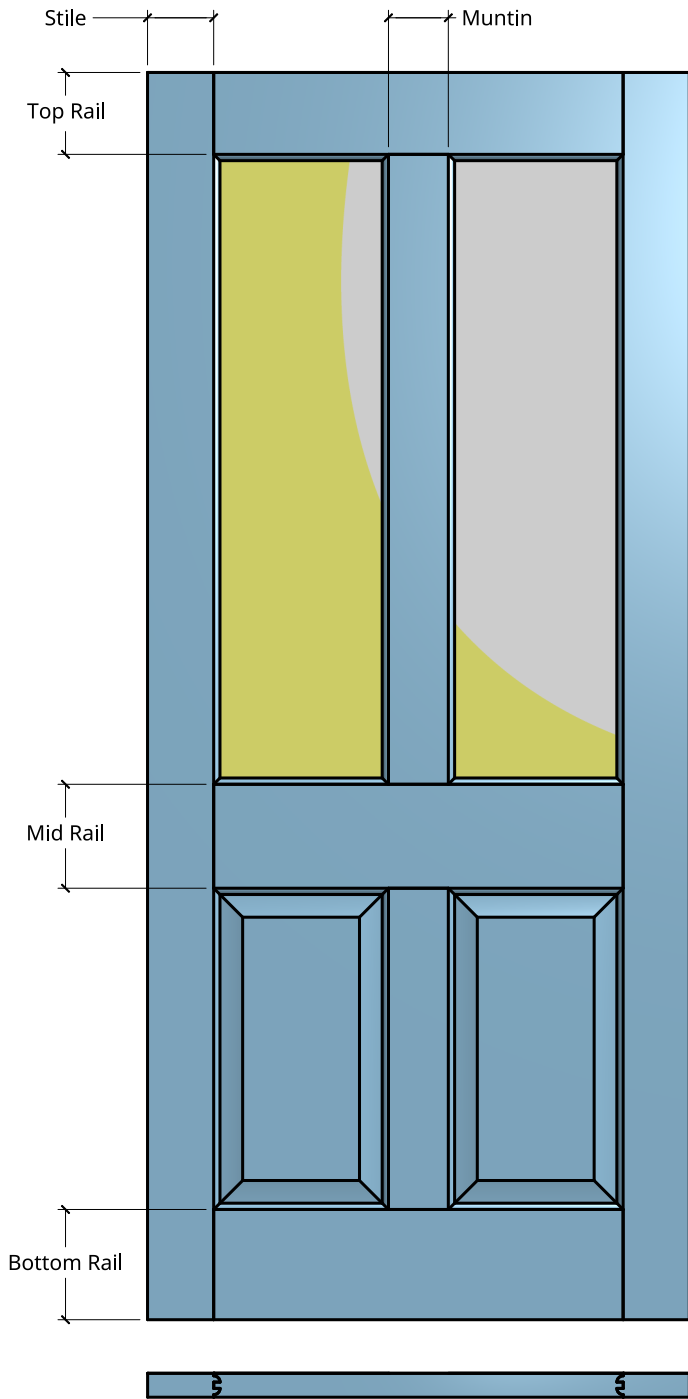

NEW ZEALAND | 0800 10 10 28
 sales@parkwooddoors.co.nz
 parkwooddoors.co.nz

AUSTRALIA | 1800 681 586
 sales@parkwooddoors.com.au
 parkwooddoors.com.au

Standard Component Sizes			
	Overall	Face	Customizable
Stile Width (below 910)	115	105	yes
Stile Width (above 910)	140	130	yes
Top Rail Width	140	130	yes
Mid Rail Width	185	165	yes
Bottom Rail Width	185	175	yes
Muntin Width	115	105	yes
Mid Rail Height (Top)	860	850	yes
Glass Rebate Depth	24		no
Glass Rebate Width	10		no

- No double glazing option for this product

Product Description:			
PIONEER 4 O/T			
Product Code:	PIO4OT	Date:	23/08/2021
Material:	TIMBER	Units:	MILLIMETER