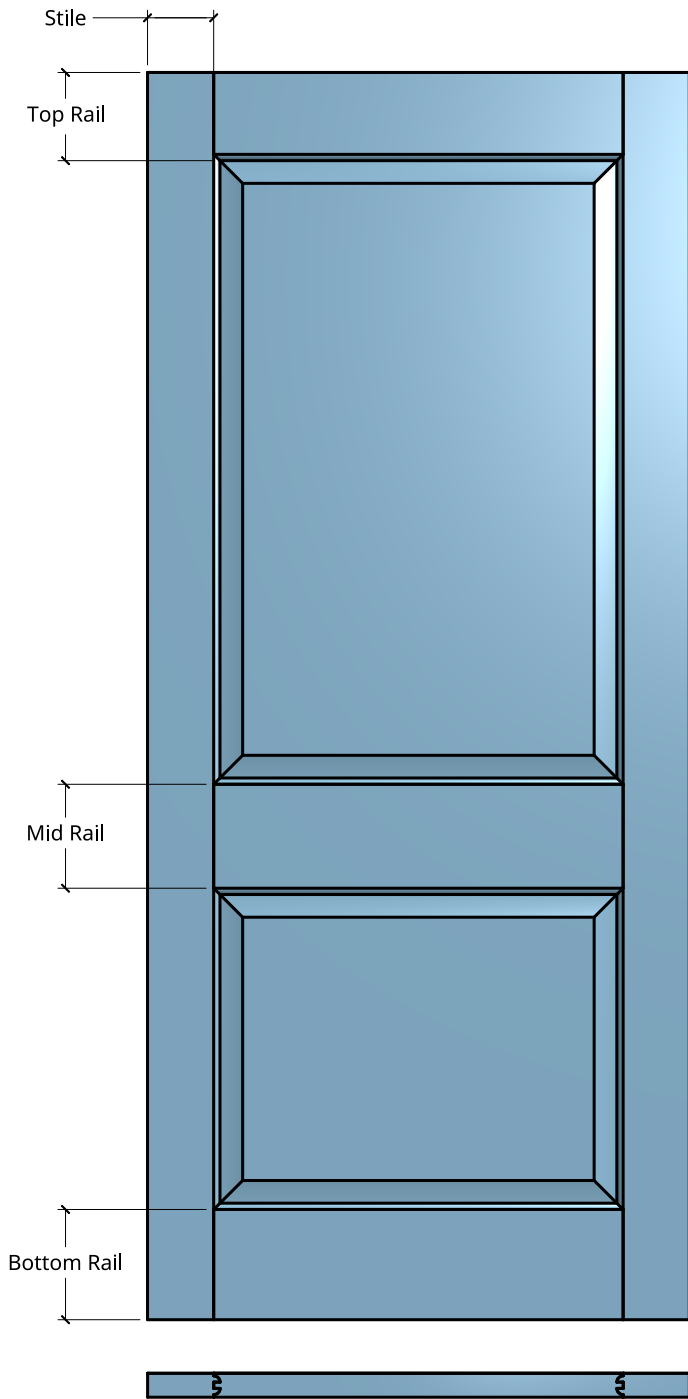

**NEW ZEALAND** | 0800 10 10 28  
 sales@parkwooddoors.co.nz  
 parkwooddoors.co.nz

**AUSTRALIA** | 1800 681 586  
 sales@parkwooddoors.com.au  
 parkwooddoors.com.au

| <b>Standard Component Sizes</b> |                |             |                     |
|---------------------------------|----------------|-------------|---------------------|
|                                 | <b>Overall</b> | <b>Face</b> | <b>Customizable</b> |
| <b>Stile Width (below 910)</b>  | 115            | 105         | yes                 |
| <b>Stile Width (above 910)</b>  | 140            | 130         | yes                 |
| <b>Top Rail Width</b>           | 140            | 130         | yes                 |
| <b>Mid Rail Width</b>           | 185            | 165         | yes                 |
| <b>Bottom Rail Width</b>        | 185            | 175         | yes                 |
| <b>Mid Rail Height (Top)</b>    | 860            | 850         | yes                 |

| Product Description: |        |        |            |
|----------------------|--------|--------|------------|
| <b>PIONEER 2</b>     |        |        |            |
| Product Code:        | PIO2   | Date:  | 23/08/2021 |
| Material:            | TIMBER | Units: | MILLIMETER |