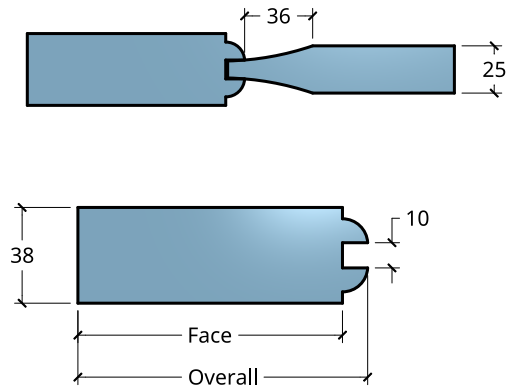

**NEW ZEALAND** | 0800 10 10 28  
 sales@parkwooddoors.co.nz  
 parkwooddoors.co.nz

**AUSTRALIA** | 1800 681 586  
 sales@parkwooddoors.com.au  
 parkwooddoors.com.au

| <b>Standard Component Sizes</b> |                |             |                     |
|---------------------------------|----------------|-------------|---------------------|
|                                 | <b>Overall</b> | <b>Face</b> | <b>Customizable</b> |
| <b>Stile Width (below 910)</b>  | 115            | 105         | yes                 |
| <b>Stile Width (above 910)</b>  | 140            | 130         | yes                 |
| <b>Top Rail Width</b>           | 140            | 130         | yes                 |
| <b>Mid Rail Width</b>           | 185            | 165         | yes                 |
| <b>Bottom Rail Width</b>        | 185            | 175         | yes                 |
| <b>Mid Rail Height (Top)</b>    | 860            | 850         | yes                 |

| Product Description: |        |        |            |
|----------------------|--------|--------|------------|
| <b>PIONEER 2</b>     |        |        |            |
| Product Code:        | PIO2   | Date:  | 23/08/2021 |
| Material:            | TIMBER | Units: | MILLIMETER |