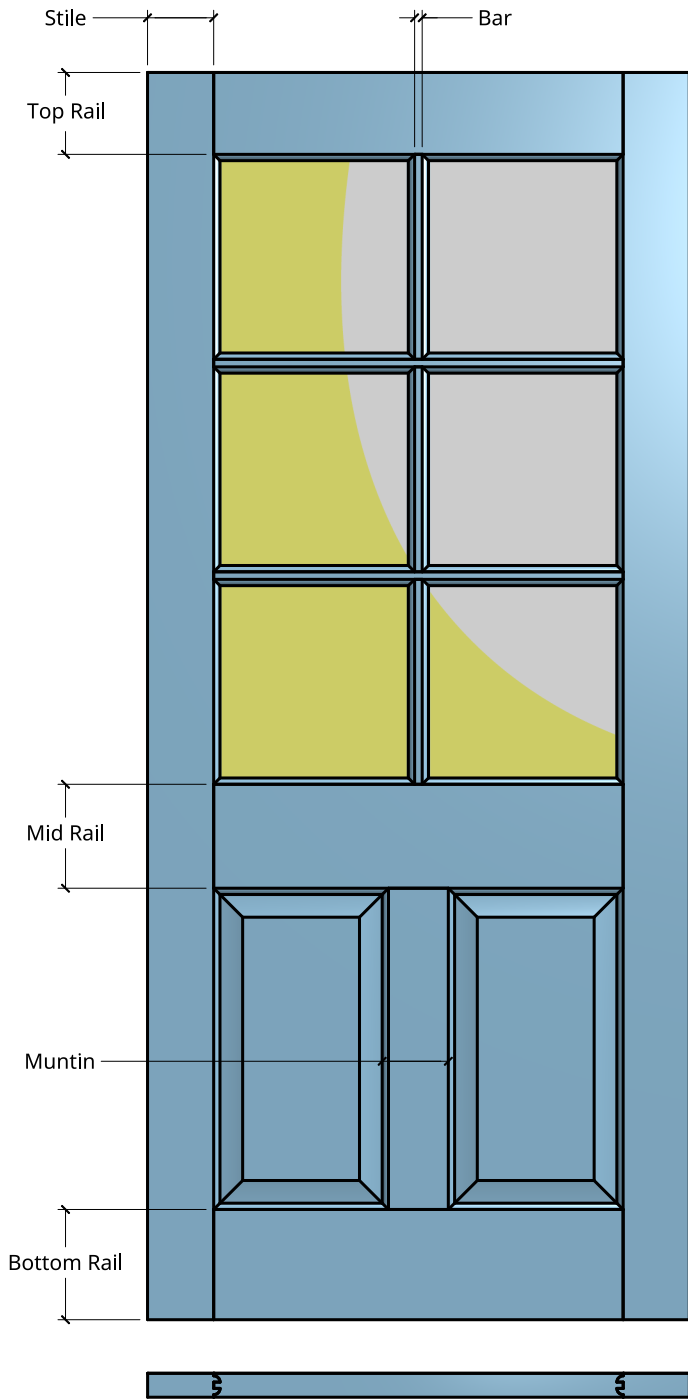

NEW ZEALAND | 0800 10 10 28
 sales@parkwooddoors.co.nz
 parkwooddoors.co.nz

AUSTRALIA | 1800 681 586
 sales@parkwooddoors.com.au
 parkwooddoors.com.au

Standard Component Sizes			
	Overall	Face	Customizable
Stile Width (below 910)	115	105	yes
Stile Width (above 910)	140	130	yes
Top Rail Width	140	130	yes
Mid Rail Width	185	165	yes
Bottom Rail Width	185	175	yes
Muntin Width	115	105	yes
Bar Width	32	12	yes
Mid Rail Height (Top)	860	850	yes
Glass Rebate Depth	24		no
Glass Rebate Width	10		no

- No double glazing option for this product

Product Description:			
IP6			
Product Code:	IP6	Date:	23/08/2021
Material:	TIMBER	Units:	MILLIMETER