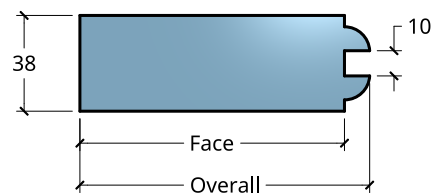

NEW ZEALAND | 0800 10 10 28
 sales@parkwooddoors.co.nz
 parkwooddoors.co.nz

AUSTRALIA | 1800 681 586
 sales@parkwooddoors.com.au
 parkwooddoors.com.au

Standard Component Sizes			
	Overall	Face	Customizable
Stile Width (below 910)	115	105	yes
Stile Width (above 910)	140	130	yes
Top Rail Width	140	130	yes
Mid Rail Width	185	165	yes
Bottom Rail Width	185	175	yes
Muntin Width	115	105	yes
Bar Width	32	12	yes
Mid Rail Height (Top)	860	850	yes
Glass Rebate Depth	24		no
Glass Rebate Width	10		no

- No double glazing option for this product

Product Description:			
IP6			
Product Code:	IP6	Date:	23/08/2021
Material:	TIMBER	Units:	MILLIMETER