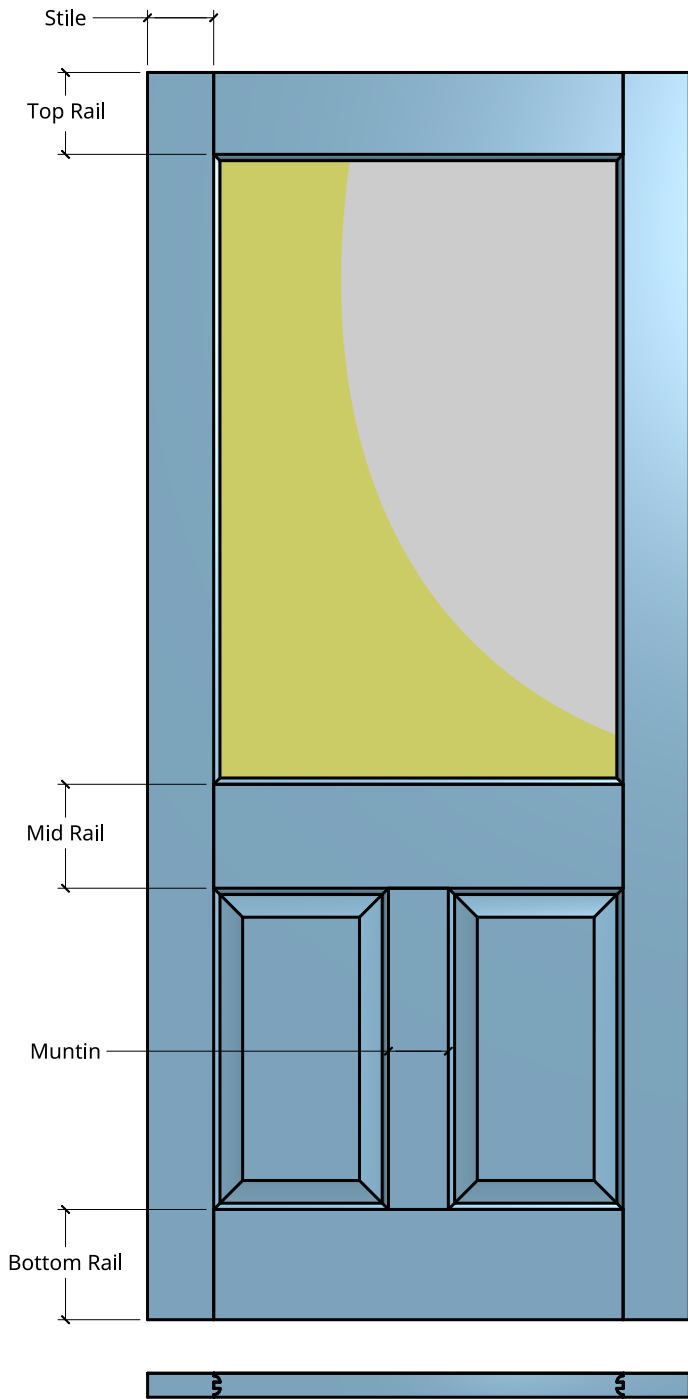

**NEW ZEALAND** | 0800 10 10 28  
 sales@parkwooddoors.co.nz  
 parkwooddoors.co.nz

**AUSTRALIA** | 1800 681 586  
 sales@parkwooddoors.com.au  
 parkwooddoors.com.au

<b>Standard Component Sizes</b>			
	<b>Overall</b>	<b>Face</b>	<b>Customizable</b>
<b>Stile Width (below 910)</b>	115	105	yes
<b>Stile Width (above 910)</b>	140	130	yes
<b>Top Rail Width</b>	140	130	yes
<b>Mid Rail Width</b>	185	165	yes
<b>Bottom Rail Width</b>	185	175	yes
<b>Muntin Width</b>	115	105	yes
<b>Mid Rail Height (Top)</b>	860	850	yes
<b>Glass Rebate Depth</b>	24		no
<b>Glass Rebate Width</b>	10		no

- No double glazing option for this product
- safety glass required

<b>Product Description:</b>			
<b>IP1</b>			
<b>Product Code:</b>	IP1	<b>Date:</b>	23/08/2021
<b>Material:</b>	TIMBER	<b>Units:</b>	MILLIMETER