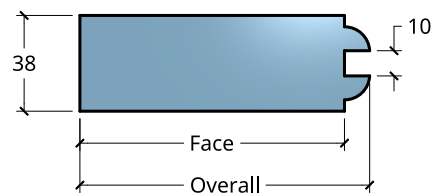

**NEW ZEALAND** | 0800 10 10 28  
 sales@parkwooddoors.co.nz  
 parkwooddoors.co.nz

**AUSTRALIA** | 1800 681 586  
 sales@parkwooddoors.com.au  
 parkwooddoors.com.au

<b>Standard Component Sizes</b>			
	<b>Overall</b>	<b>Face</b>	<b>Customizable</b>
<b>Stile Width (below 910)</b>	115	105	yes
<b>Stile Width (above 910)</b>	140	130	yes
<b>Top Rail Width</b>	140	130	yes
<b>Mid Rail Width</b>	185	165	yes
<b>Bottom Rail Width</b>	185	175	yes
<b>Muntin Width</b>	115	105	yes
<b>Mid Rail Height (Top)</b>	860	850	yes
<b>Glass Rebate Depth</b>	24		no
<b>Glass Rebate Width</b>	10		no

- No double glazing option for this product
- safety glass required

<b>Product Description:</b>			
<b>IP1</b>			
<b>Product Code:</b>	IP1	<b>Date:</b>	23/08/2021
<b>Material:</b>	TIMBER	<b>Units:</b>	MILLIMETER