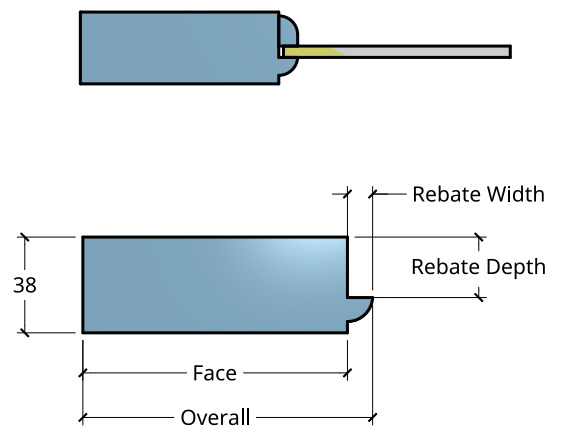

**NEW ZEALAND** | 0800 10 10 28  
 sales@parkwooddoors.co.nz  
 parkwooddoors.co.nz

**AUSTRALIA** | 1800 681 586  
 sales@parkwooddoors.com.au  
 parkwooddoors.com.au

<b>Standard Component Sizes</b>			
	<b>Overall</b>	<b>Face</b>	<b>Customizable</b>
<b>Stile Width (below 910)</b>	115	105	yes
<b>Stile Width (above 910)</b>	140	130	yes
<b>Top Rail Width</b>	140	130	yes
<b>Bar Width</b>	32	12	yes
<b>Bottom Rail Width</b>	185	175	yes
<b>Glass Rebate Depth</b>	24		no
<b>Glass Rebate Width</b>	10		no

- No double glazing option for this product

Product Description:			
IF8			
Product Code:	IF8	Date:	23/08/2021
Material:	TIMBER	Units:	MILLIMETER