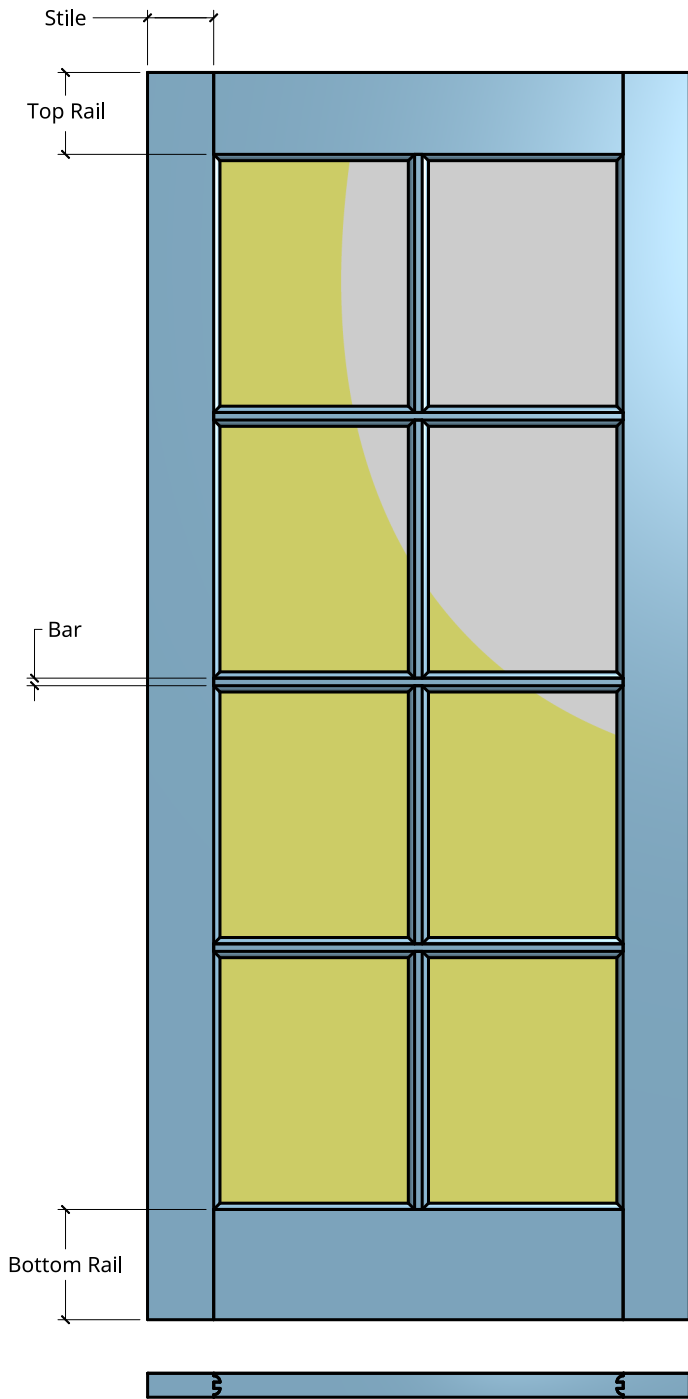

**NEW ZEALAND** | 0800 10 10 28  
 sales@parkwooddoors.co.nz  
 parkwooddoors.co.nz

**AUSTRALIA** | 1800 681 586  
 sales@parkwooddoors.com.au  
 parkwooddoors.com.au

<b>Standard Component Sizes</b>			
	<b>Overall</b>	<b>Face</b>	<b>Customizable</b>
<b>Stile Width (below 910)</b>	115	105	yes
<b>Stile Width (above 910)</b>	140	130	yes
<b>Top Rail Width</b>	140	130	yes
<b>Bar Width</b>	32	12	yes
<b>Bottom Rail Width</b>	185	175	yes
<b>Glass Rebate Depth</b>	24		no
<b>Glass Rebate Width</b>	10		no

- No double glazing option for this product

Product Description:			
IF8			
Product Code:	IF8	Date:	23/08/2021
Material:	TIMBER	Units:	MILLIMETER