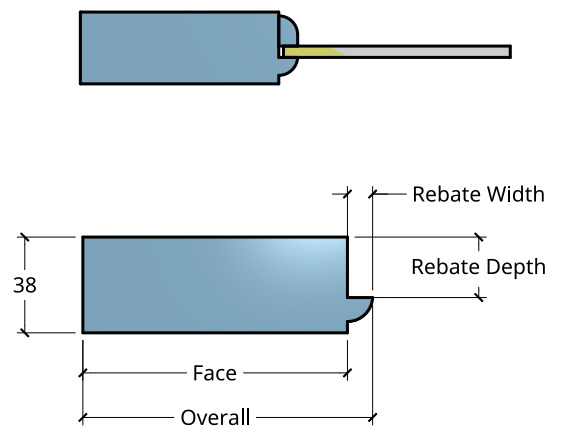

**NEW ZEALAND** | 0800 10 10 28  
 sales@parkwooddoors.co.nz  
 parkwooddoors.co.nz

**AUSTRALIA** | 1800 681 586  
 sales@parkwooddoors.com.au  
 parkwooddoors.com.au

<b>Standard Component Sizes</b>			
	<b>Overall</b>	<b>Face</b>	<b>Customizable</b>
<b>Stile Width (below 910)</b>	115	105	yes
<b>Stile Width (above 910)</b>	140	130	yes
<b>Top Rail Width</b>	140	130	yes
<b>Bar Width</b>	32	12	yes
<b>Bottom Rail Width</b>	185	175	yes
<b>Glass Rebate Depth</b>	24		no
<b>Glass Rebate Width</b>	10		no

- No double glazing option for this product

Product Description:			
IF6			
Product Code:	IF6	Date:	23/08/2021
Material:	TIMBER	Units:	MILLIMETER