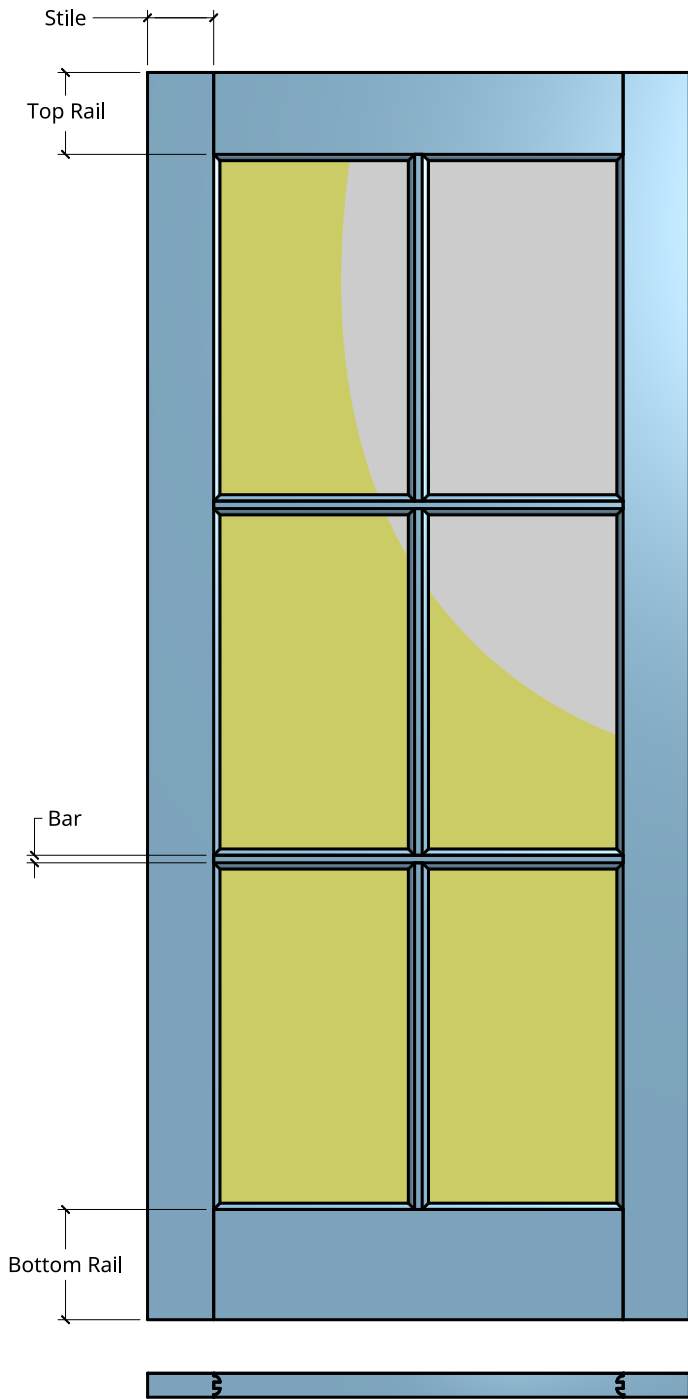

**NEW ZEALAND** | 0800 10 10 28  
 sales@parkwooddoors.co.nz  
 parkwooddoors.co.nz

**AUSTRALIA** | 1800 681 586  
 sales@parkwooddoors.com.au  
 parkwooddoors.com.au

<b>Standard Component Sizes</b>			
	<b>Overall</b>	<b>Face</b>	<b>Customizable</b>
<b>Stile Width (below 910)</b>	115	105	yes
<b>Stile Width (above 910)</b>	140	130	yes
<b>Top Rail Width</b>	140	130	yes
<b>Bar Width</b>	32	12	yes
<b>Bottom Rail Width</b>	185	175	yes
<b>Glass Rebate Depth</b>	24		no
<b>Glass Rebate Width</b>	10		no

- No double glazing option for this product

Product Description:			
IF6			
Product Code:	IF6	Date:	23/08/2021
Material:	TIMBER	Units:	MILLIMETER