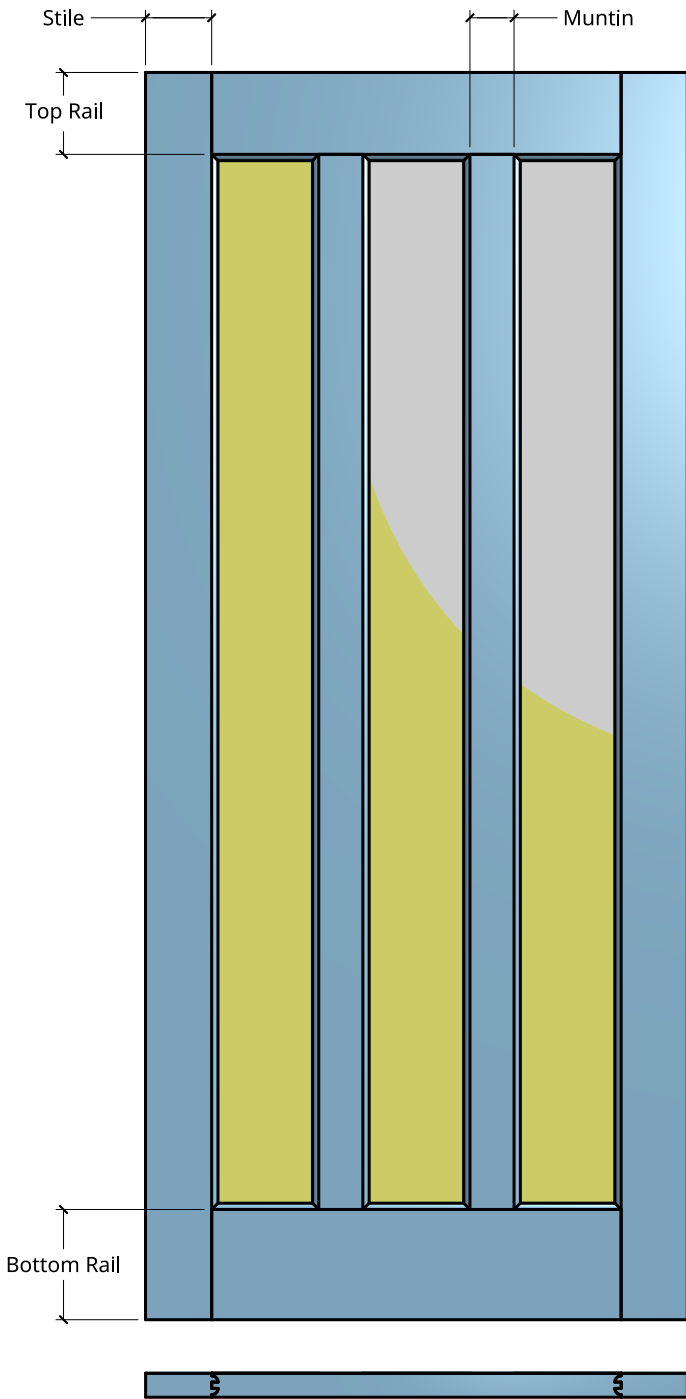

NEW ZEALAND | 0800 10 10 28
 sales@parkwooddoors.co.nz
 parkwooddoors.co.nz

AUSTRALIA | 1800 681 586
 sales@parkwooddoors.com.au
 parkwooddoors.com.au

Standard Component Sizes			
	Overall	Face	Customizable
Stile Width (below 910)	115	105	yes
Stile Width (above 910)	140	130	yes
Top Rail Width	140	130	yes
Bottom Rail Width	185	175	yes
Muntin Width	90	70	yes
Glass Rebate Depth	24		no
Glass Rebate Width	10		no

- No double glazing option for this product

Product Description:			
IF3			
Product Code:	IF3	Date:	23/08/2021
Material:	TIMBER	Units:	MILLIMETER