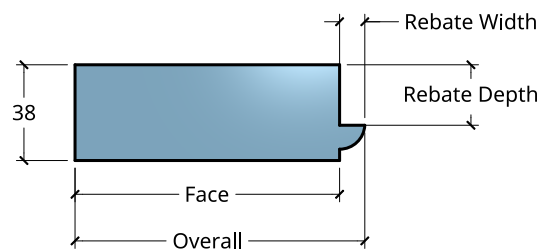

NEW ZEALAND | 0800 10 10 28
 sales@parkwooddoors.co.nz
 parkwooddoors.co.nz

AUSTRALIA | 1800 681 586
 sales@parkwooddoors.com.au
 parkwooddoors.com.au

Standard Component Sizes			
	Overall	Face	Customizable
Stile Width (below 910)	115	105	yes
Stile Width (above 910)	140	130	yes
Top Rail Width	140	130	yes
Bottom Rail Width	185	175	yes
Muntin Width	90	70	yes
Glass Rebate Depth	24		no
Glass Rebate Width	10		no

- No double glazing option for this product

Product Description:			
IF3			
Product Code:	IF3	Date:	23/08/2021
Material:	TIMBER	Units:	MILLIMETER