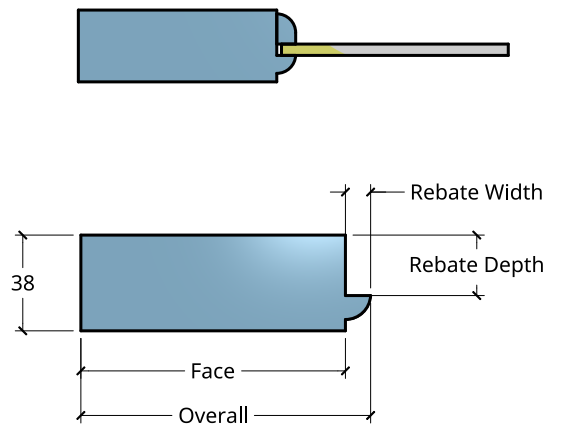

NEW ZEALAND | 0800 10 10 28
 sales@parkwooddoors.co.nz
 parkwooddoors.co.nz

AUSTRALIA | 1800 681 586
 sales@parkwooddoors.com.au
 parkwooddoors.com.au

Standard Component Sizes			
	Overall	Face	Customizable
Stile Width (below 910)	115	105	yes
Stile Width (above 910)	140	130	yes
Top Rail Width	140	130	yes
Bar Width	32	12	yes
Bottom Rail Width	185	175	yes
Glass Rebate Depth	24		no
Glass Rebate Width	10		no

- No double glazing option for this product
- safety glass required

Product Description:			
INTERIOR 3 LITE			
Product Code:	I3L	Date:	23/08/2021
Material:	TIMBER	Units:	MILLIMETER