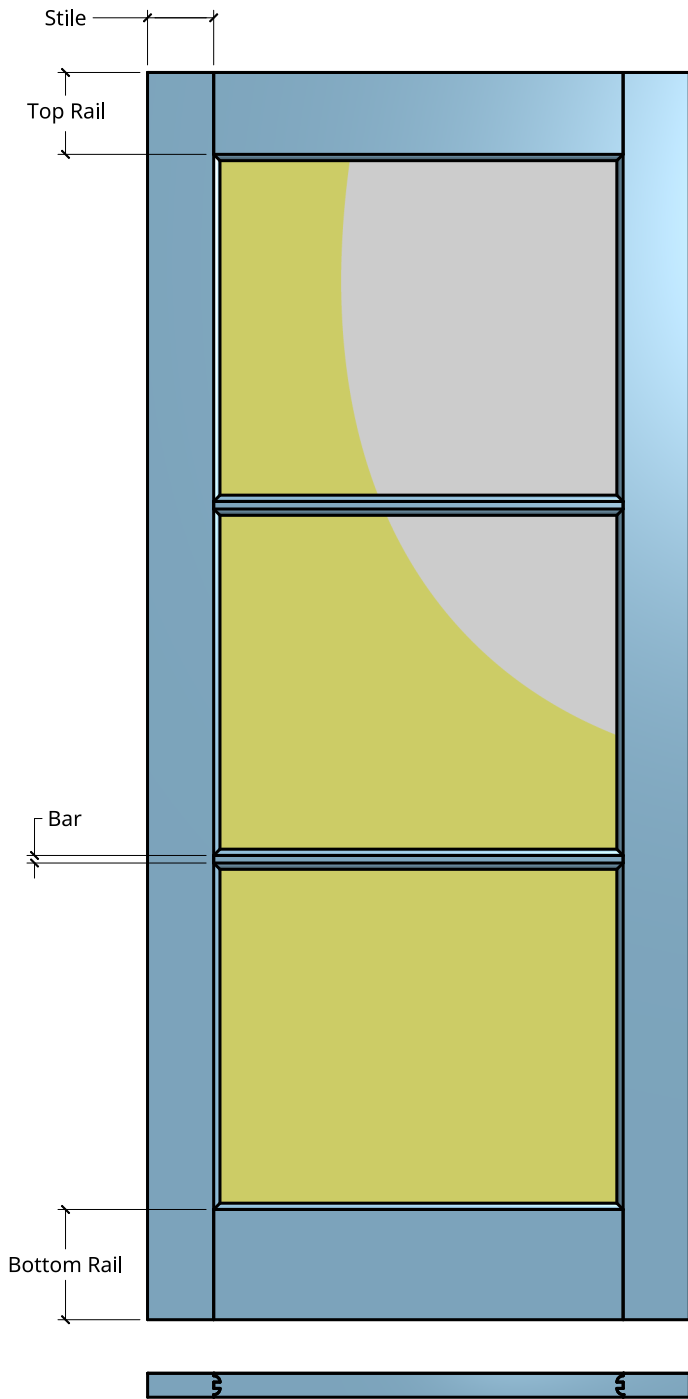

NEW ZEALAND | 0800 10 10 28
 sales@parkwooddoors.co.nz
 parkwooddoors.co.nz

AUSTRALIA | 1800 681 586
 sales@parkwooddoors.com.au
 parkwooddoors.com.au

Standard Component Sizes			
	Overall	Face	Customizable
Stile Width (below 910)	115	105	yes
Stile Width (above 910)	140	130	yes
Top Rail Width	140	130	yes
Bar Width	32	12	yes
Bottom Rail Width	185	175	yes
Glass Rebate Depth	24		no
Glass Rebate Width	10		no

- No double glazing option for this product
- safety glass required

Product Description:			
INTERIOR 3 LITE			
Product Code:	I3L	Date:	23/08/2021
Material:	TIMBER	Units:	MILLIMETER