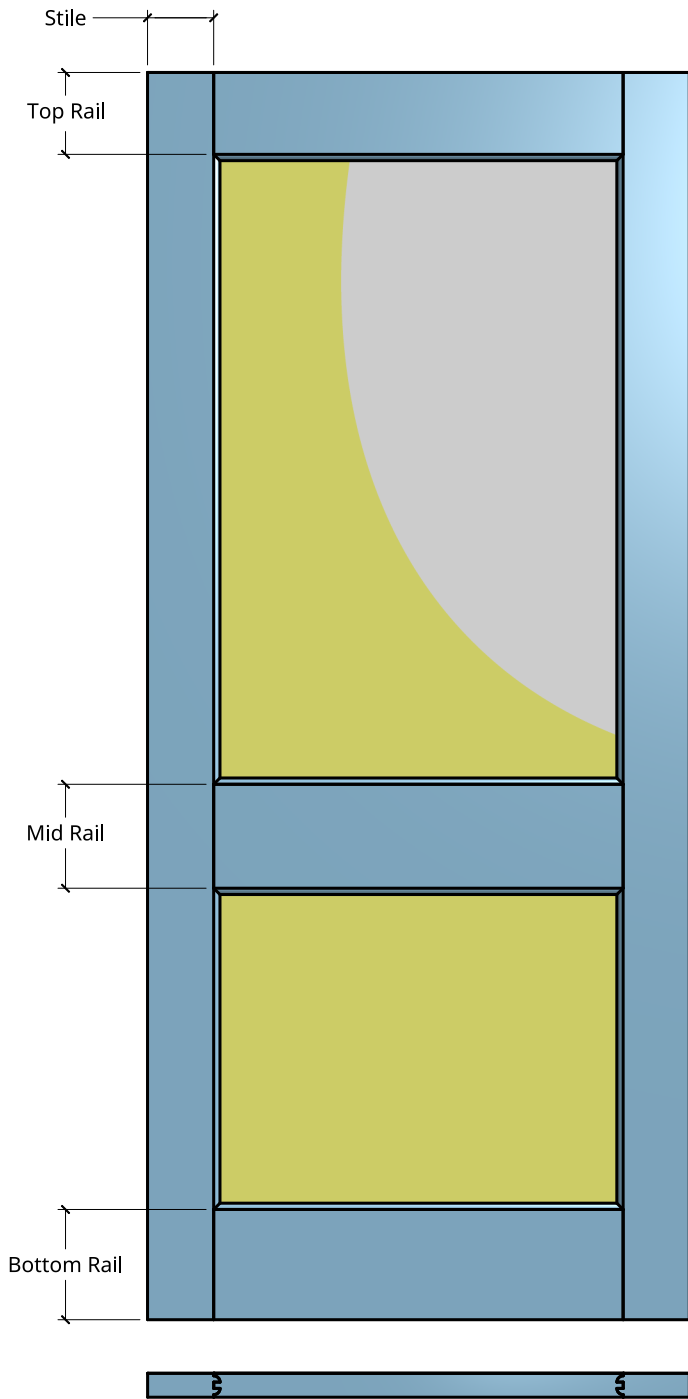

NEW ZEALAND | 0800 10 10 28
 sales@parkwooddoors.co.nz
 parkwooddoors.co.nz

AUSTRALIA | 1800 681 586
 sales@parkwooddoors.com.au
 parkwooddoors.com.au

Standard Component Sizes			
	Overall	Face	Customizable
Stile Width (below 910)	115	105	yes
Stile Width (above 910)	140	130	yes
Top Rail Width	140	130	yes
Mid Rail Width	185	165	yes
Bottom Rail Width	185	175	yes
Mid Rail Height (Top)	860	850	yes
Glass Rebate Depth	24		no
Glass Rebate Width	10		no

- No double glazing option for this product
- safety glass required

Product Description:			
INTERIOR 2 LITE			
Product Code:	I2L	Date:	23/08/2021
Material:	TIMBER	Units:	MILLIMETER