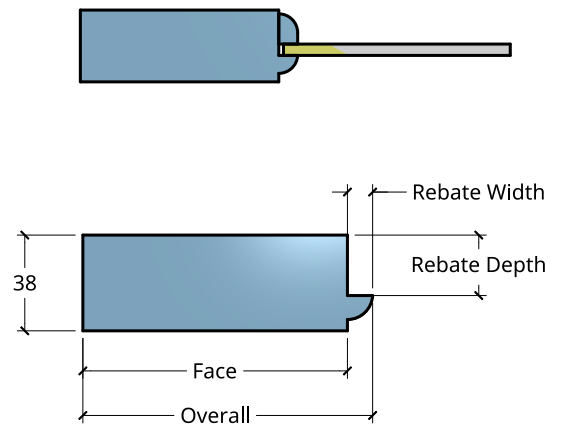

NEW ZEALAND | 0800 10 10 28
 sales@parkwooddoors.co.nz
 parkwooddoors.co.nz

AUSTRALIA | 1800 681 586
 sales@parkwooddoors.com.au
 parkwooddoors.com.au

Standard Component Sizes			
	Overall	Face	Customizable
Stile Width (below 910)	115	105	yes
Stile Width (above 910)	140	130	yes
Top Rail Width	140	130	yes
Mid Rail Width	185	165	yes
Bottom Rail Width	185	175	yes
Mid Rail Height (Top)	860	850	yes
Glass Rebate Depth	24		no
Glass Rebate Width	10		no

- No double glazing option for this product
- safety glass required

Product Description:			
INTERIOR 2 LITE			
Product Code:	I2L	Date:	23/08/2021
Material:	TIMBER	Units:	MILLIMETER