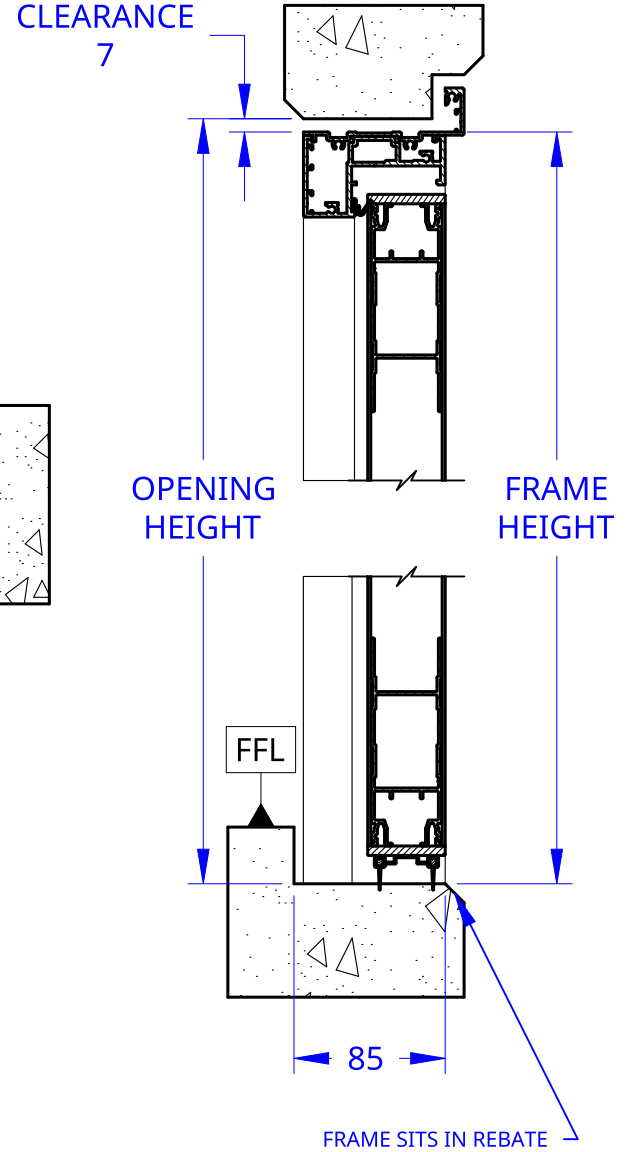

NEW ZEALAND | 0800 10 10 28
 sales@parkwooddoors.co.nz
 parkwooddoors.co.nz

AUSTRALIA | 1800 681 586
 sales@parkwooddoors.com.au
 parkwooddoors.com.au

CONFIGURATION

JOB:	
TYPE	SINGLE / PAIR
LEAD DOOR (FROM EXTERIOR)	LH / RH
OPENING DIRECTION	OPEN IN / OPEN OUT
OPENING HEIGHT	mm
OPENING WIDTH	mm
HEIGHT TO HANDLE	990 mm
HANDLE MACHINING	
HANDLE SUPPLY	
CLOSER	
COLOUR	
OTHER	

Product Description:			
GARRISON 75 FLANGED			
Product Code:	JGSD06	Date:	02/13/2025
Material:	ALUMINIUM	Units:	