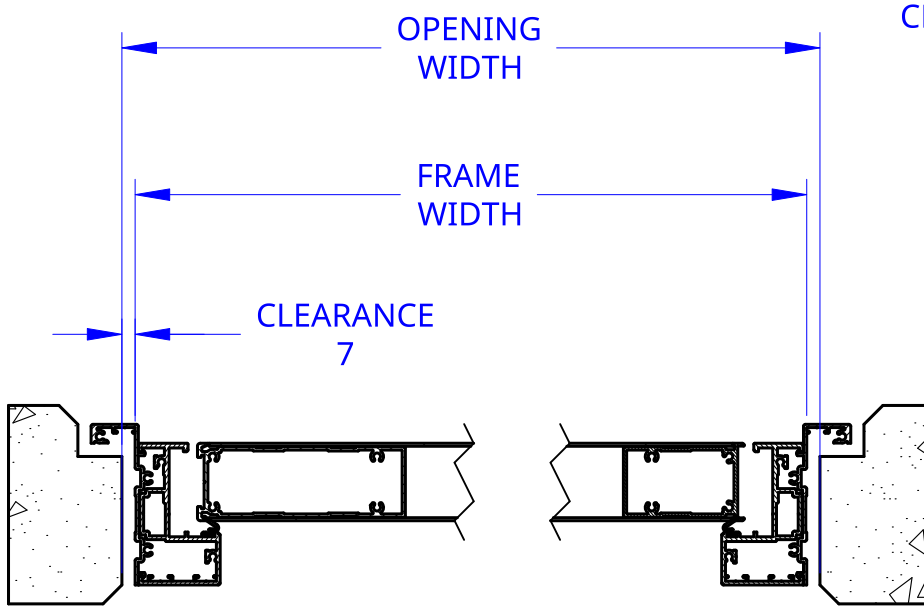

NEW ZEALAND | 0800 10 10 28
 sales@parkwooddoors.co.nz
 parkwooddoors.co.nz

AUSTRALIA | 1800 681 586
 sales@parkwooddoors.com.au
 parkwooddoors.com.au

CONFIGURATION

JOB:	
TYPE	SINGLE / PAIR
LEAD DOOR (FROM EXTERIOR)	LH / RH
OPENING DIRECTION	OPEN IN / OPEN OUT
OPENING HEIGHT	mm
OPENING WIDTH	mm
HEIGHT TO HANDLE	990 mm
HANDLE MACHINING	
HANDLE SUPPLY	
CLOSER	
COLOUR	
OTHER	

Product Description:			
GARRISON 75 FLANGED			
Product Code:	JGSD06	Date:	02/13/2025
Material:	ALUMINIUM	Units:	