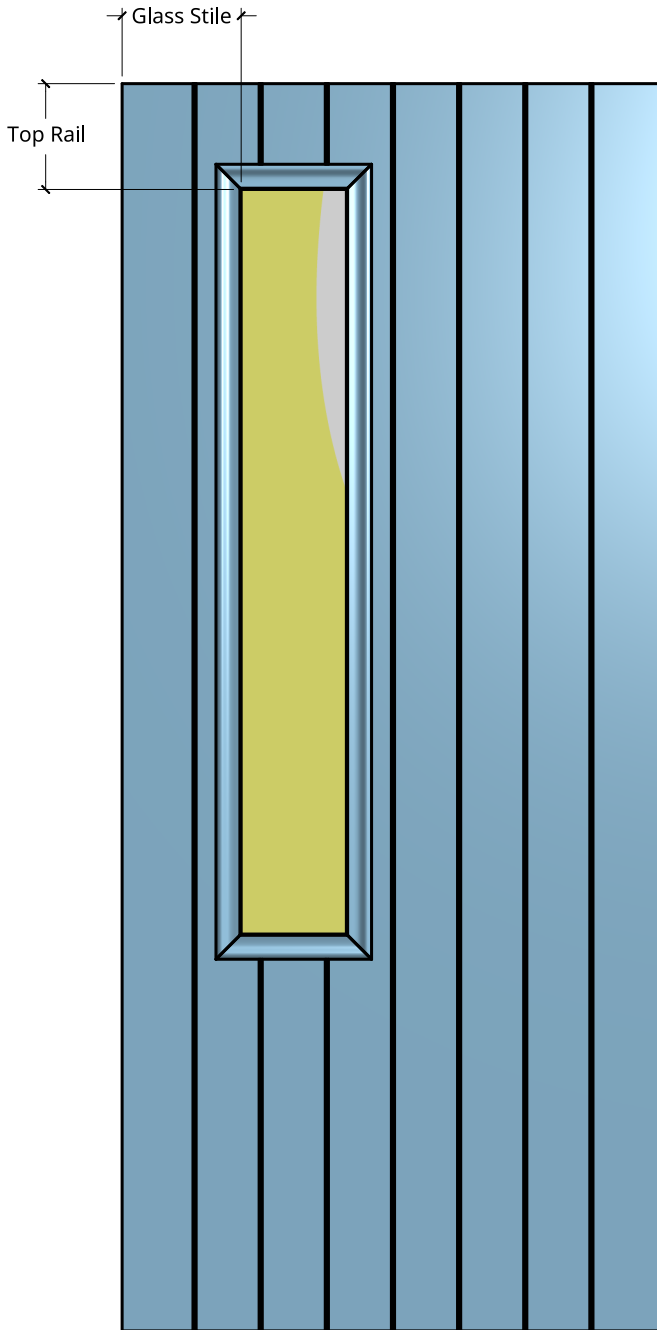

NEW ZEALAND | 0800 10 10 28

sales@parkwooddoors.co.nz

parkwooddoors.co.nz

AUSTRALIA | 1800 681 586

sales@parkwooddoors.com.au

parkwooddoors.com.au

Standard Component Sizes		
	Face	Customizable
Glass Stile Width	Varies	yes
Top Rail Width	170	yes

Woodgrain finish

Door made for Double Glazing (23mm) only

Visible Glass Size: 1182mm x 167mm

Product Description:			
FVAR9 WOODGRAIN			
Product Code:	FVAR9W	Date:	23/08/2021
Material:	COMPOSITE	Units:	MILLIMETER