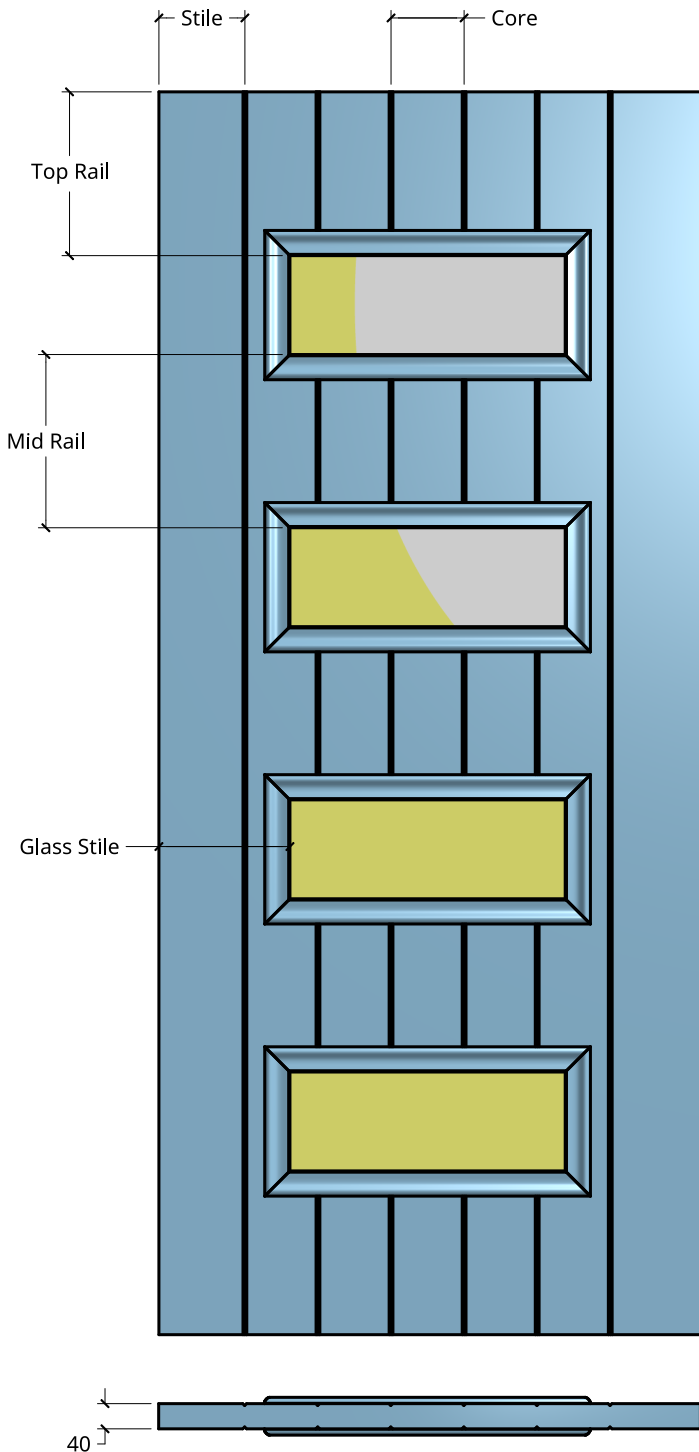

NEW ZEALAND | 0800 10 10 28
 sales@parkwooddoors.co.nz
 parkwooddoors.co.nz

AUSTRALIA | 1800 681 586
 sales@parkwooddoors.com.au
 parkwooddoors.com.au

Standard Component Sizes		
	Face	Customizable
Stile Width	Varies	no
Glass Stile Width	Varies	no
Core Width	105	no
Top Rail Width	Varies	no
Mid Rail Width	Varies	no

Woodgrain finish

Stile Width varies with Door Width
 Top Rail and Mid Rail Width are equal

Door made for Double Glazing (23mm) only
 - Glass vertically centred

Visible glass size = 437mm x 157mm

Product Description:			
FVAR24 WOODGRAIN			
Product Code:	FVAR24W	Date:	23/08/2021
Material:	COMPOSITE	Units:	MILLIMETER