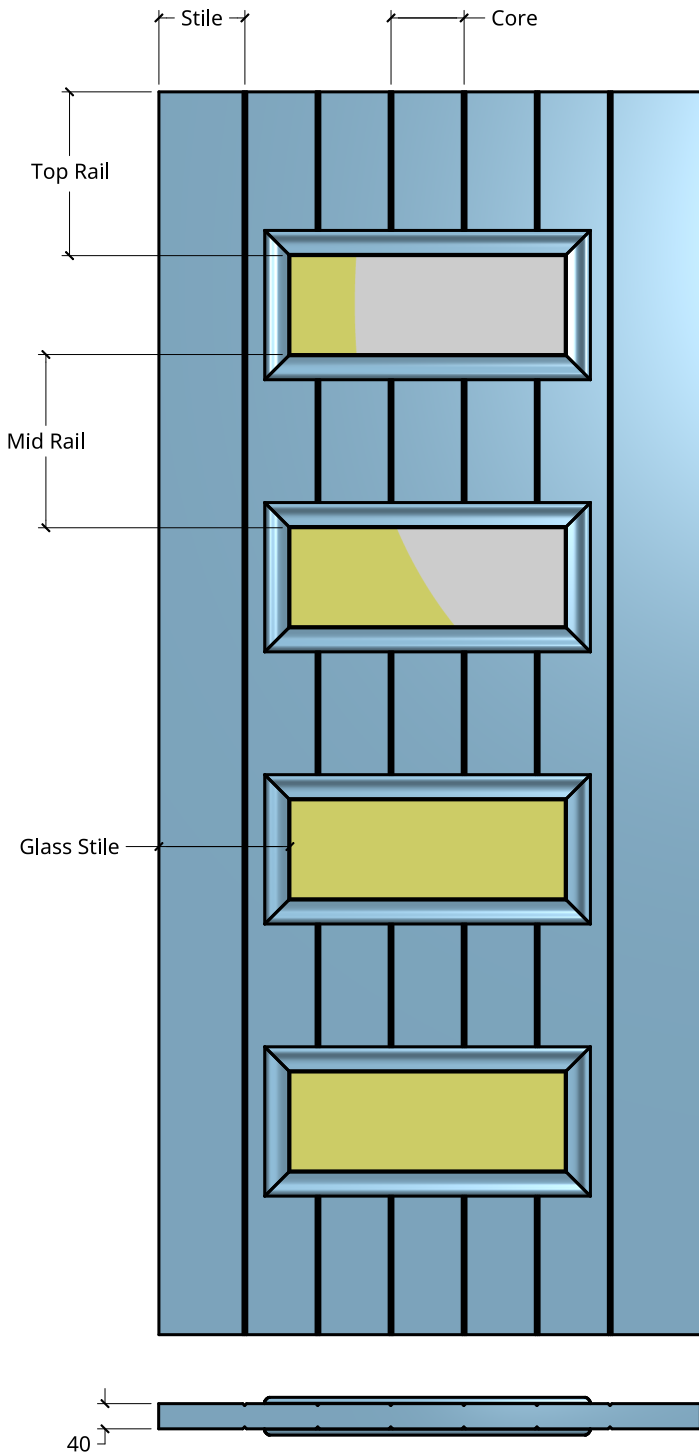

NEW ZEALAND | 0800 10 10 28
 sales@parkwooddoors.co.nz
 parkwooddoors.co.nz

AUSTRALIA | 1800 681 586
 sales@parkwooddoors.com.au
 parkwooddoors.com.au

Standard Component Sizes		
	Face	Customizable
Stile Width	Varies	no
Glass Stile Width	Varies	no
Core Width	105	no
Top Rail Width	Varies	no
Mid Rail Width	Varies	no

Smooth finish

Stile Width varies with Door Width
 Top Rail and Mid Rail Width are equal

Door made for Double Glazing (23mm) only
 - Glass vertically centred

Visible glass size = 437mm x 157mm

Product Description:			
FVAR24 SMOOTH			
Product Code:	FVAR24S	Date:	23/08/2021
Material:	COMPOSITE	Units:	MILLIMETER