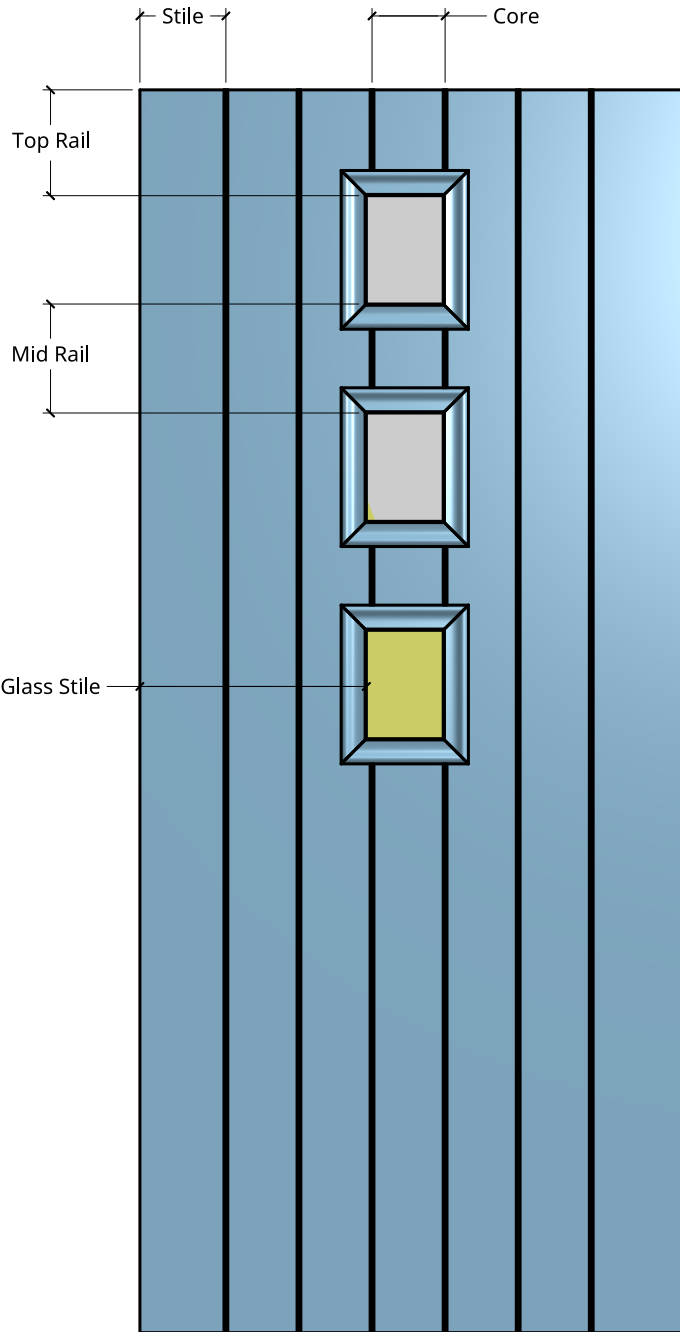

**NEW ZEALAND** | 0800 10 10 28  
 sales@parkwooddoors.co.nz  
 parkwooddoors.co.nz

**AUSTRALIA** | 1800 681 586  
 sales@parkwooddoors.com.au  
 parkwooddoors.com.au

<b>Standard Component Sizes</b>		
	<b>Face</b>	<b>Customizable</b>
<b>Stile Width</b>	Varies	no
<b>Core Width</b>	105	no
<b>Top Rail Width</b>	170	yes
<b>Mid Rail Width</b>	Varies	no

Woodgrain finish

Top Rail and Mid Rail Width are equal

Door made for Double Glazing (23mm) only  
 - Glass vertically centred

Visible glass size = 172mm x 122mm

Product Description:			
<b>FVAR23 WOODGRAIN</b>			
Product Code:	FVAR23W	Date:	23/08/2021
Material:	COMPOSITE	Units:	MILLIMETER