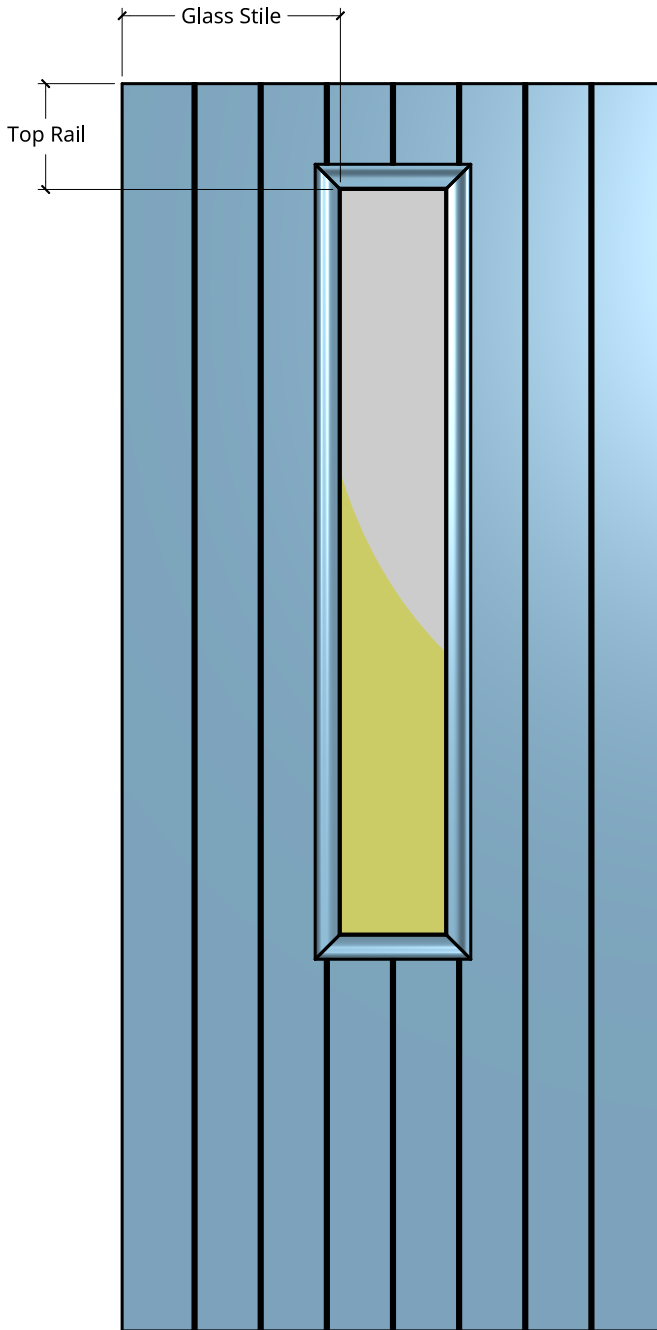

NEW ZEALAND | 0800 10 10 28
 sales@parkwooddoors.co.nz
 parkwooddoors.co.nz

AUSTRALIA | 1800 681 586
 sales@parkwooddoors.com.au
 parkwooddoors.com.au

Standard Component Sizes		
	Face	Customizable
Glass Stile Width	Centred	no
Top Rail Width	170	yes

Woodgrain finish

Door made for Double Glazing (23mm) only
 - Glass vertically centred

Visible Glass Size: 1182mm x 167mm

Product Description:			
FVAR21 WOODGRAIN			
Product Code:	FVAR21W	Date:	23/08/2021
Material:	COMPOSITE	Units:	MILLIMETER