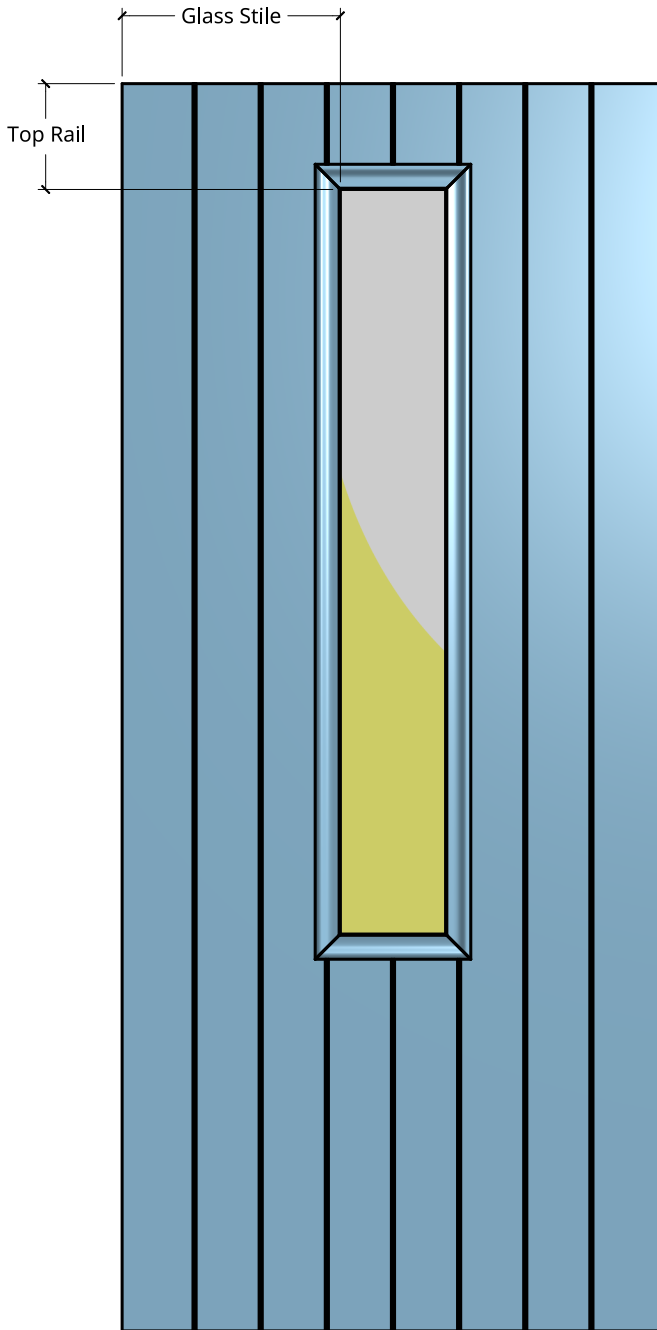

**NEW ZEALAND** | 0800 10 10 28

sales@parkwooddoors.co.nz

parkwooddoors.co.nz

**AUSTRALIA** | 1800 681 586

sales@parkwooddoors.com.au

parkwooddoors.com.au

<b>Standard Component Sizes</b>		
	<b>Face</b>	<b>Customizable</b>
<b>Glass Stile Width</b>	Centred	no
<b>Top Rail Width</b>	170	yes

Smooth finish

Door made for Double Glazing (23mm) only  
- Glass vertically centred

Visible Glass Size: 1182mm x 167mm

Product Description:			
<b>FVAR21 SMOOTH</b>			
Product Code:	FVAR21S	Date:	23/08/2021
Material:	COMPOSITE	Units:	MILLIMETER