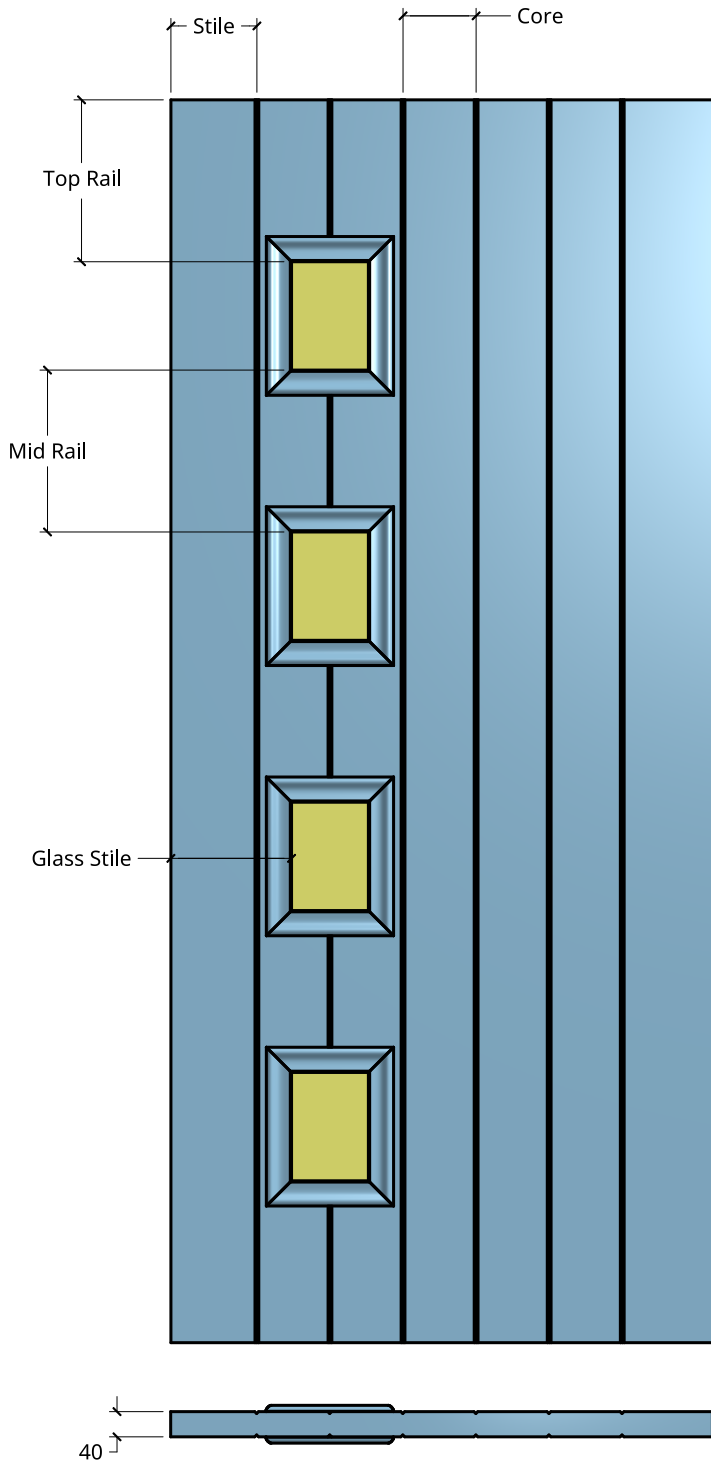

**NEW ZEALAND** | 0800 10 10 28  
 sales@parkwooddoors.co.nz  
 parkwooddoors.co.nz

**AUSTRALIA** | 1800 681 586  
 sales@parkwooddoors.com.au  
 parkwooddoors.com.au

<b>Standard Component Sizes</b>		
	<b>Face</b>	<b>Customizable</b>
<b>Stile Width</b>	Varies	no
<b>Glass Stile Width</b>	Varies	yes
<b>Core Width</b>	105	no
<b>Top Rail Width</b>	Varies	no
<b>Mid Rail Width</b>	Varies	no

Woodgrain finish

Stile Width varies with Door Width  
 Top Rail and Mid Rail Width are equal

Door made for Double Glazing (23mm) only

Visible glass size = 172mm x 122mm

Product Description:			
<b>FVAR11 WOODGRAIN</b>			
Product Code:	FVAR11W	Date:	23/08/2021
Material:	COMPOSITE	Units:	MILLIMETER