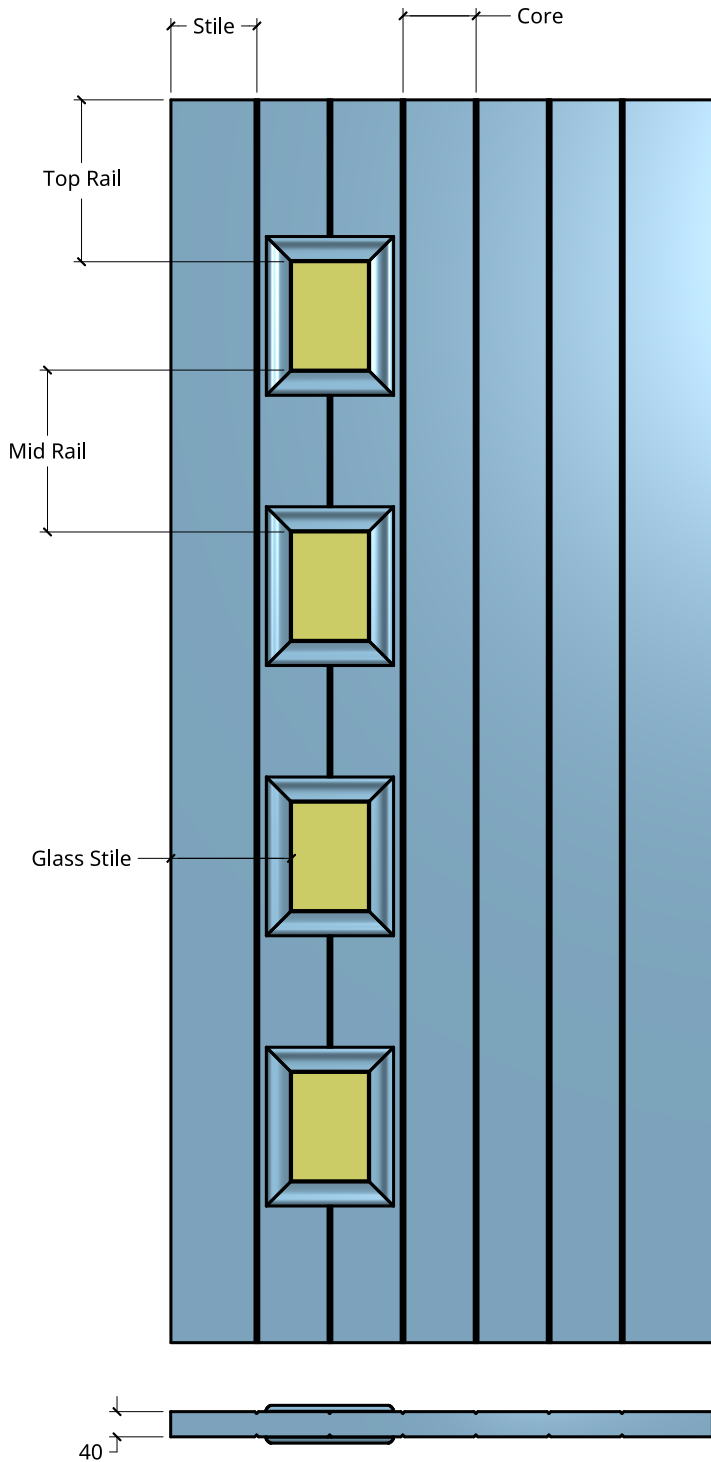

**NEW ZEALAND** | 0800 10 10 28

sales@parkwooddoors.co.nz

parkwooddoors.co.nz

**AUSTRALIA** | 1800 681 586

sales@parkwooddoors.com.au

parkwooddoors.com.au

**Standard Component Sizes**

	Face	Customizable
<b>Stile Width</b>	Varies	no
<b>Glass Stile Width</b>	Varies	yes
<b>Core Width</b>	105	no
<b>Top Rail Width</b>	Varies	no
<b>Mid Rail Width</b>	Varies	no

Smooth finish

Stile Width varies with Door Width

Top Rail and Mid Rail Width are equal

Door made for Double Glazing (23mm) only

Visible glass size = 172mm x 122mm

Product Description:

**FVAR11 SMOOTH**

Product Code:	FVAR11S	Date:	23/08/2021
Material:	COMPOSITE	Units:	MILLIMETER