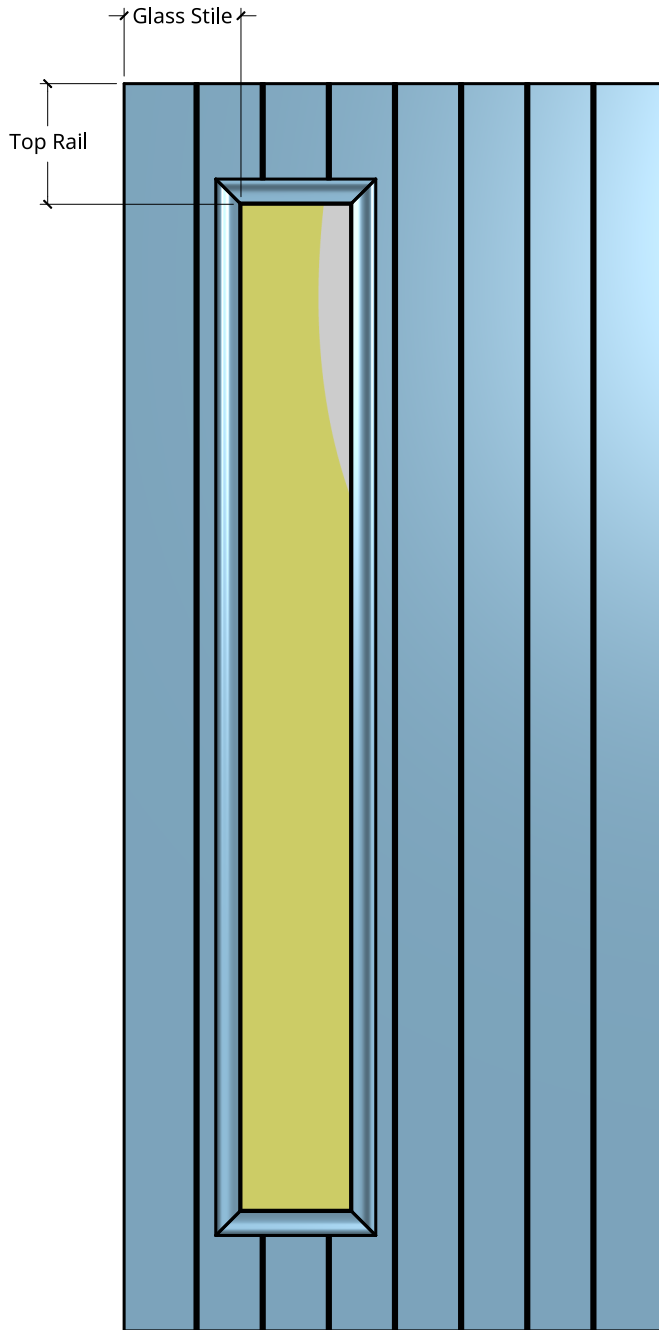

**NEW ZEALAND** | 0800 10 10 28

sales@parkwooddoors.co.nz

parkwooddoors.co.nz

**AUSTRALIA** | 1800 681 586

sales@parkwooddoors.com.au

parkwooddoors.com.au

<b>Standard Component Sizes</b>		
	<b>Face</b>	<b>Customizable</b>
<b>Glass Stile Width</b>	Varies	yes
<b>Top Rail Width</b>	Varies	no

Woodgrain finish

Stile Width varies with Door Width

Door made for Double Glazing (23mm) only  
- Glass horizontally centred

Visible Glass Size: 1597mm x 174mm

Product Description:			
<b>FVAR10 WOODGRAIN</b>			
Product Code:	FVAR10W	Date:	23/08/2021
Material:	COMPOSITE	Units:	MILLIMETER