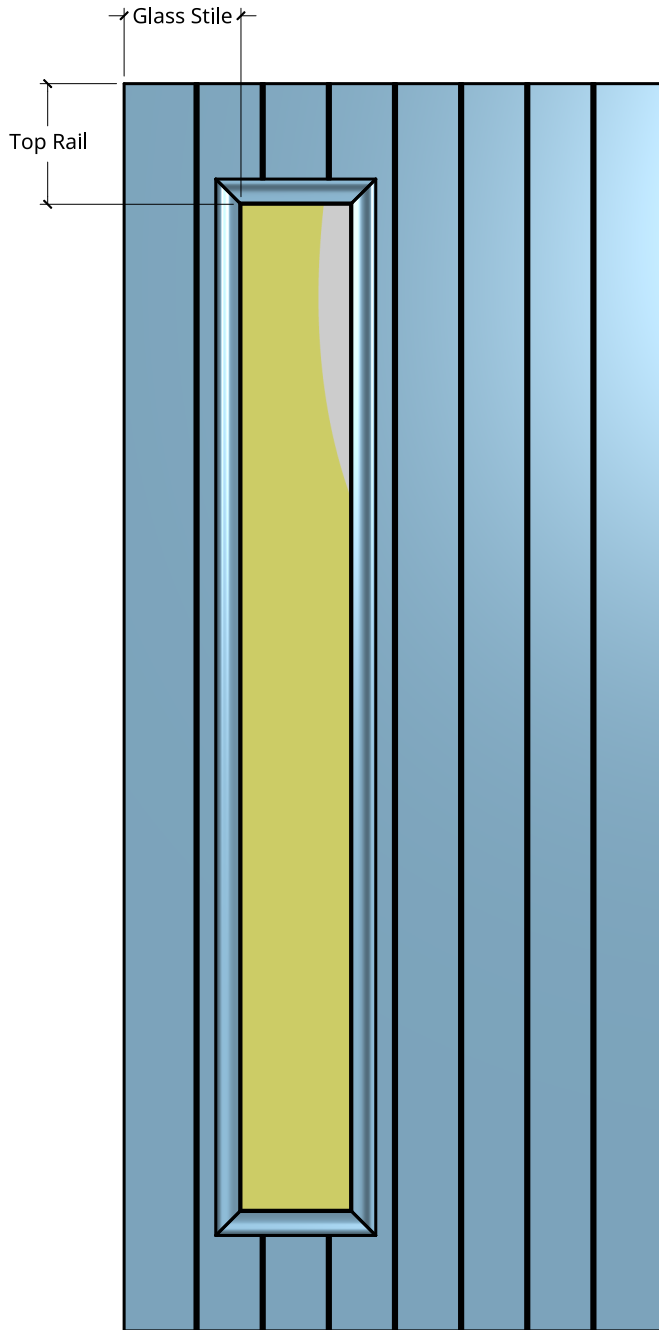

NEW ZEALAND | 0800 10 10 28

sales@parkwooddoors.co.nz

parkwooddoors.co.nz

AUSTRALIA | 1800 681 586

sales@parkwooddoors.com.au

parkwooddoors.com.au

Standard Component Sizes		
	Face	Customizable
Glass Stile Width	Varies	yes
Top Rail Width	Varies	no

Smooth finish

Stile Width varies with Door Width

Door made for Double Glazing (23mm) only
- Glass horizontally centred

Visible Glass Size: 1597mm x 174mm

Product Description:			
FVAR10 SMOOTH			
Product Code:	FVAR10S	Date:	23/08/2021
Material:	COMPOSITE	Units:	MILLIMETER