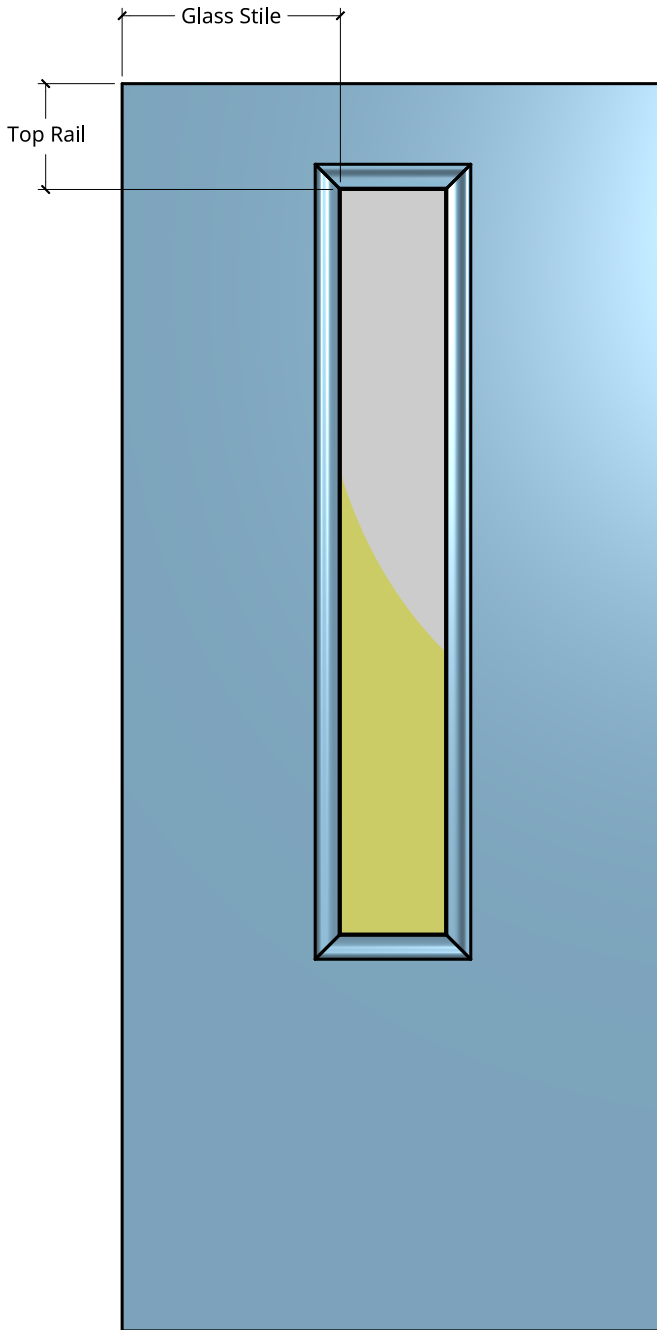

NEW ZEALAND | 0800 10 10 28
 sales@parkwooddoors.co.nz
 parkwooddoors.co.nz

AUSTRALIA | 1800 681 586
 sales@parkwooddoors.com.au
 parkwooddoors.com.au

Standard Component Sizes		
	Face	Customizable
Glass Stile Width	Centred	no
Top Rail Width	170	yes

Woodgrain finish

Door made for Double Glazing (23mm) only
 - Glass vertically centred

Visible Glass Size: 1182mm x 167mm

Product Description:			
FLAR21 FLUSH WOODGRAIN			
Product Code:	FLAR21W	Date:	23/08/2021
Material:	COMPOSITE	Units:	MILLIMETER