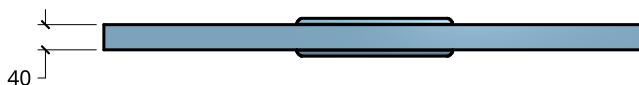

Smooth finish

Door made for Double Glazing (23mm) only
 - Glass vertically centred

Visible Glass Size: 1182mm x 167mm

| | | | |
|----------------------------|-----------|--------|------------|
| Product Description: | | | |
| FLAR21 FLUSH SMOOTH | | | |
| Product Code: | FLAR21S | Date: | 23/08/2021 |
| Material: | COMPOSITE | Units: | MILLIMETER |