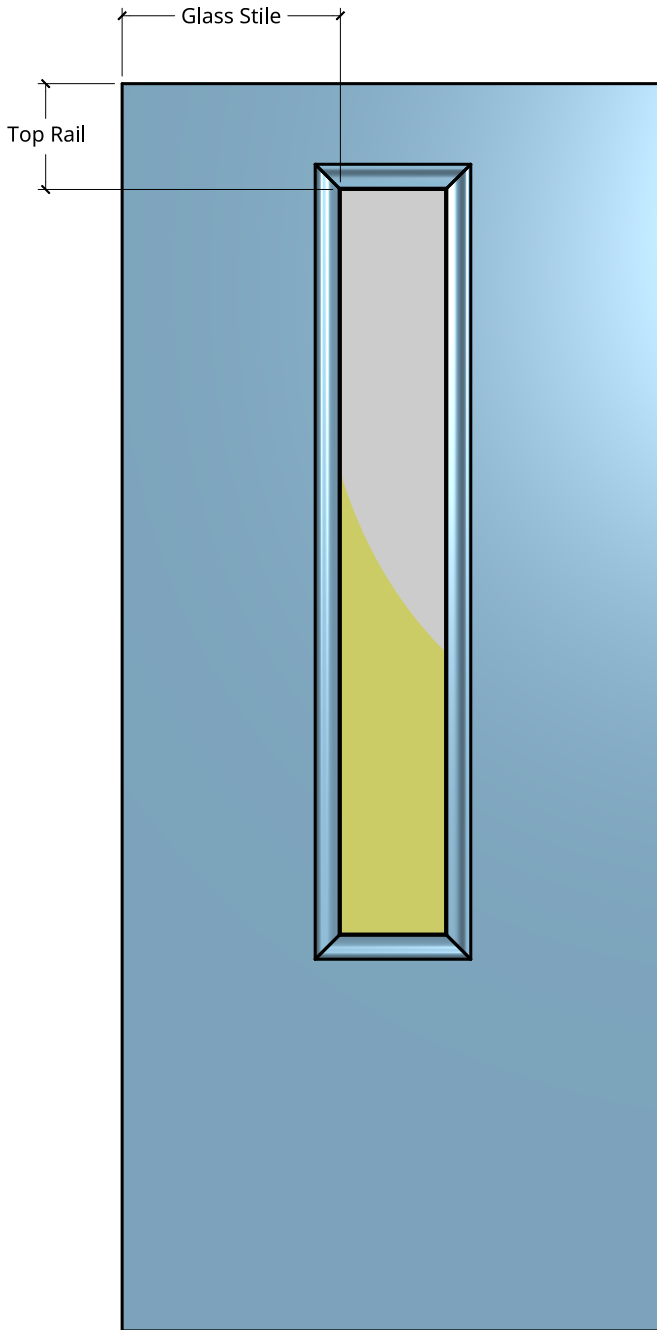

NEW ZEALAND | 0800 10 10 28
 sales@parkwooddoors.co.nz
 parkwooddoors.co.nz

AUSTRALIA | 1800 681 586
 sales@parkwooddoors.com.au
 parkwooddoors.com.au

| Standard Component Sizes | | |
|---------------------------------|-------------|---------------------|
| | Face | Customizable |
| Glass Stile Width | Centred | no |
| Top Rail Width | 170 | yes |

Smooth finish

Door made for Double Glazing (23mm) only
 - Glass vertically centred

Visible Glass Size: 1182mm x 167mm

| | | | |
|----------------------------|-----------|--------|------------|
| Product Description: | | | |
| FLAR21 FLUSH SMOOTH | | | |
| Product Code: | FLAR21S | Date: | 23/08/2021 |
| Material: | COMPOSITE | Units: | MILLIMETER |