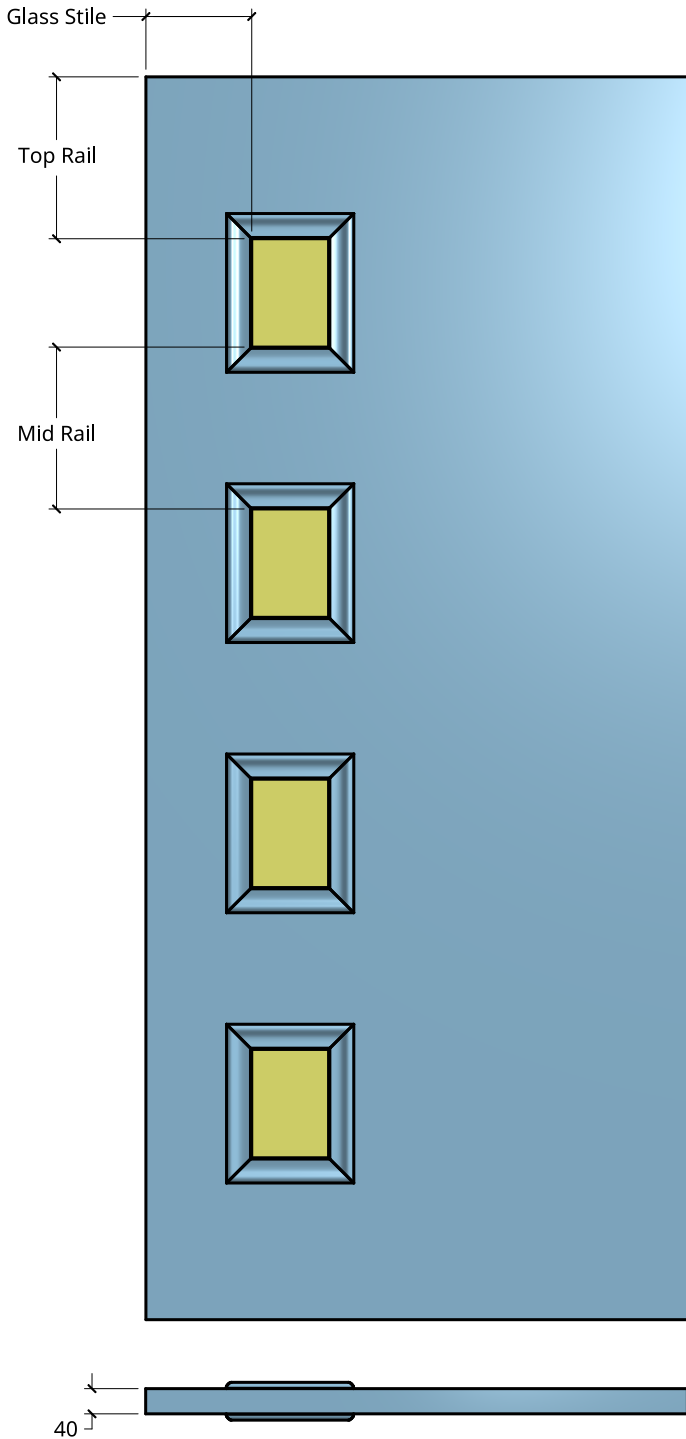

**NEW ZEALAND** | 0800 10 10 28  
 sales@parkwooddoors.co.nz  
 parkwooddoors.co.nz

**AUSTRALIA** | 1800 681 586  
 sales@parkwooddoors.com.au  
 parkwooddoors.com.au

<b>Standard Component Sizes</b>		
	<b>Face</b>	<b>Customizable</b>
<b>Glass Stile Width</b>	170	yes
<b>Top Rail Width</b>	Varies	no
<b>Mid Rail Width</b>	Varies	no

Woodgrain finish

Top Rail and Mid Rail Width are equal

Door made for Double Glazing (23mm) only

Visible glass size = 172mm x 122mm

Product Description:			
<b>FLAR11 FLUSH WOODGRAIN</b>			
Product Code:	FLAR11W	Date:	23/08/2021
Material:	COMPOSITE	Units:	MILLIMETER