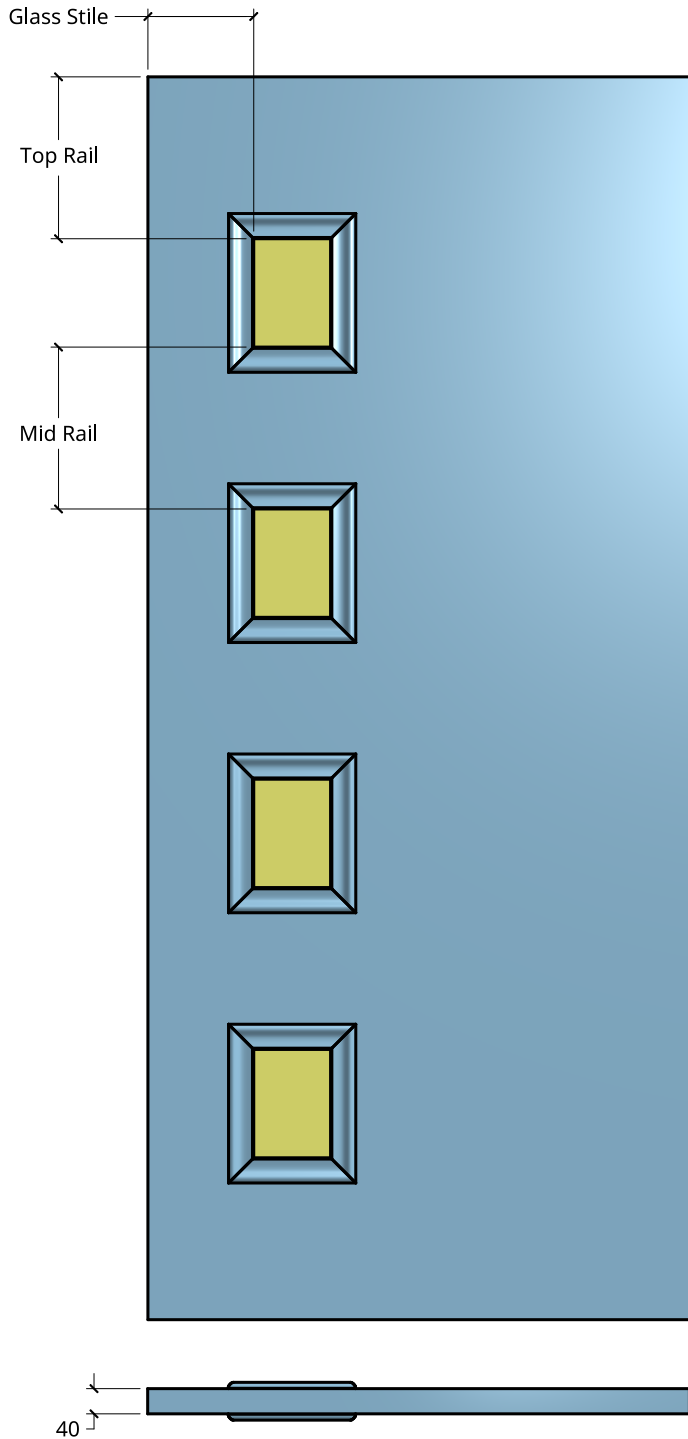

NEW ZEALAND | 0800 10 10 28
 sales@parkwooddoors.co.nz
 parkwooddoors.co.nz

AUSTRALIA | 1800 681 586
 sales@parkwooddoors.com.au
 parkwooddoors.com.au

Standard Component Sizes		
	Face	Customizable
Glass Stile Width	170	yes
Top Rail Width	Varies	no
Mid Rail Width	Varies	no

Smooth finish

Top Rail and Mid Rail Width are equal

Door made for Double Glazing (23mm) only

Visible glass size = 172mm x 122mm

Product Description:			
FLAR11 FLUSH SMOOTH			
Product Code:	FLAR11S	Date:	23/08/2021
Material:	COMPOSITE	Units:	MILLIMETER