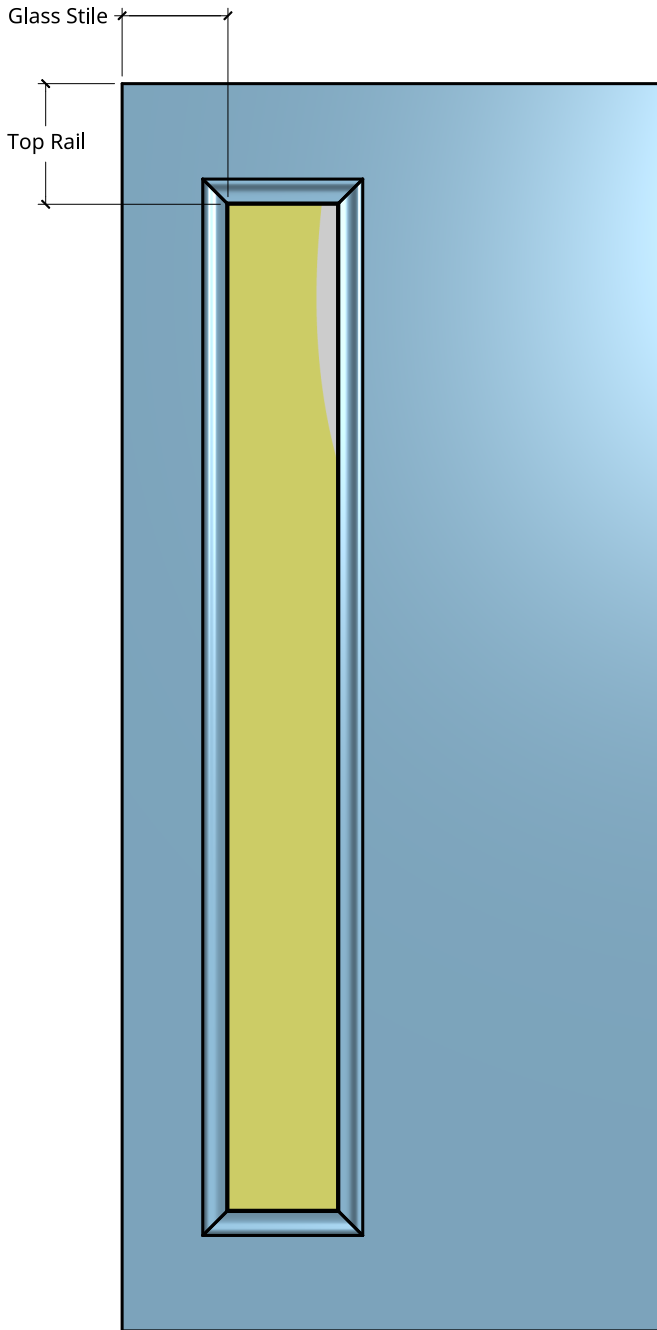

NEW ZEALAND | 0800 10 10 28

sales@parkwooddoors.co.nz

parkwooddoors.co.nz

AUSTRALIA | 1800 681 586

sales@parkwooddoors.com.au

parkwooddoors.com.au

Standard Component Sizes		
	Face	Customizable
Glass Stile Width	170	yes
Top Rail Width	Varies	no

Smooth finish

Door made for Double Glazing (23mm) only
- Glass horizontally centred

Visible Glass Size: 1597mm x 174mm

Product Description:			
FLAR10 FLUSH SMOOTH			
Product Code:	FLAR10S	Date:	23/08/2021
Material:	COMPOSITE	Units:	MILLIMETER