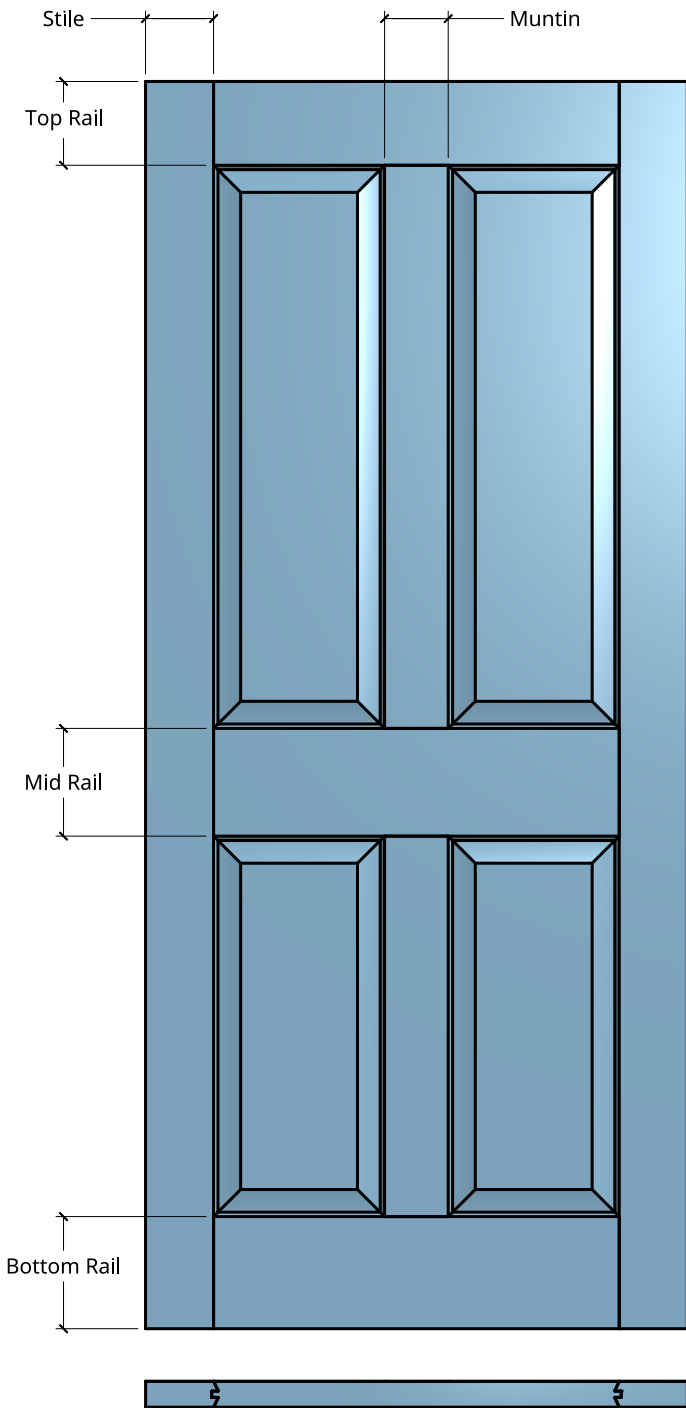

NEW ZEALAND | 0800 10 10 28
 sales@parkwooddoors.co.nz
 parkwooddoors.co.nz

AUSTRALIA | 1800 681 586
 sales@parkwooddoors.com.au
 parkwooddoors.com.au

Standard Component Sizes

	Overall	Customizable
Stile Width	140	no (varies with Door Width)
Top Rail Width	140	no (varies with Door Height)
Mid Rail Width	130	no
Bottom Rail Width	180	no (varies with Door Height)
Muntin Width	115	no
Mid Rail Height (Top)	920	no

Woodgrain finish

Door Blank size:
 - 1980 x 810 x 40
 - 1980 x 860 x 40

Can be trimmed:
 - 40mm in Height
 - 25mm in Width

Product Description:			
F4 WOODGRAIN			
Product Code:	F4W	Date:	23/08/2021
Material:	COMPOSITE	Units:	MILLIMETER