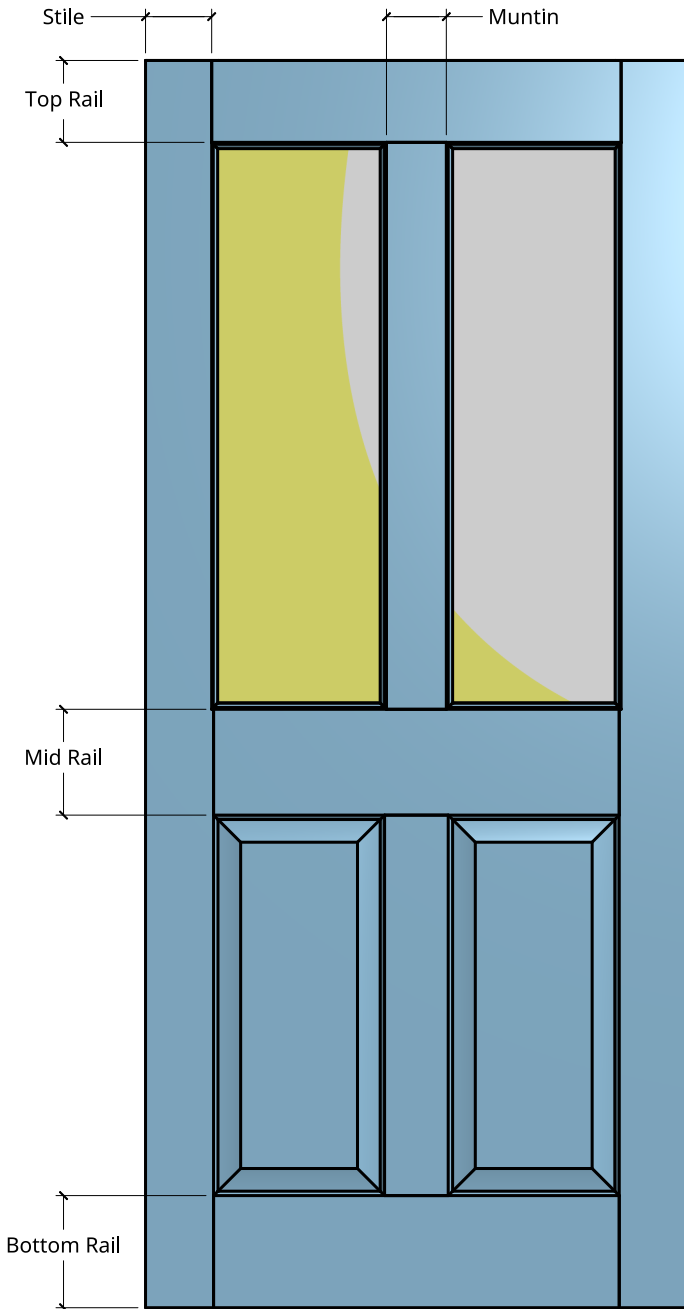

NEW ZEALAND | 0800 10 10 28
 sales@parkwooddoors.co.nz
 parkwooddoors.co.nz

AUSTRALIA | 1800 681 586
 sales@parkwooddoors.com.au
 parkwooddoors.com.au

Standard Component Sizes		
	Overall	Customizable
Stile Width	140	no (varies with Door Width)
Top Rail Width	140	no (varies with Door Height)
Mid Rail Width	130	no
Bottom Rail Width	180	no (varies with Door Height)
Muntin Width	115	no
Mid Rail Height (Top)	920	no

Woodgrain finish

Door Blank size:
 - 1980 x 810 x 40
 - 1980 x 860 x 40

Can be trimmed:
 - 40mm in Height
 - 25mm in Width

Product Description:			
F4OT WOODGRAIN			
Product Code:	F4OTW	Date:	23/08/2021
Material:	COMPOSITE	Units:	MILLIMETER