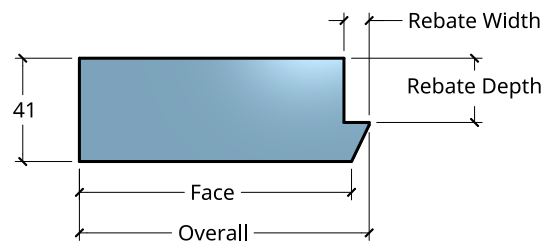

**NEW ZEALAND** | 0800 10 10 28  
 sales@parkwooddoors.co.nz  
 parkwooddoors.co.nz

**AUSTRALIA** | 1800 681 586  
 sales@parkwooddoors.com.au  
 parkwooddoors.com.au

<b>Standard Component Sizes</b>			
	<b>Overall</b>	<b>Face</b>	<b>Customizable</b>
<b>Stile Width (below 910)</b>	115	108	yes
<b>Stile Width (above 910)</b>	140	133	yes
<b>Top Rail Width</b>	140	133	yes
<b>Bar Width (SG)</b>	32	18	yes
<b>Bar Width (DG)</b>	38	24	yes
<b>Bottom Rail Width</b>	185	178	yes
<b>Glass Rebate Depth (SG)</b>	25		no
<b>Glass Rebate Width (SG)</b>	10		no
<b>Glass Rebate Depth (DG)</b>	29		no
<b>Glass Rebate Width (DG)</b>	13		no

SG = Single Glazing, DG = Double Glazing

Product Description:			
<b>F12</b>			
Product Code:	F12	Date:	23/08/2021
Material:	TIMBER	Units:	MILLIMETER