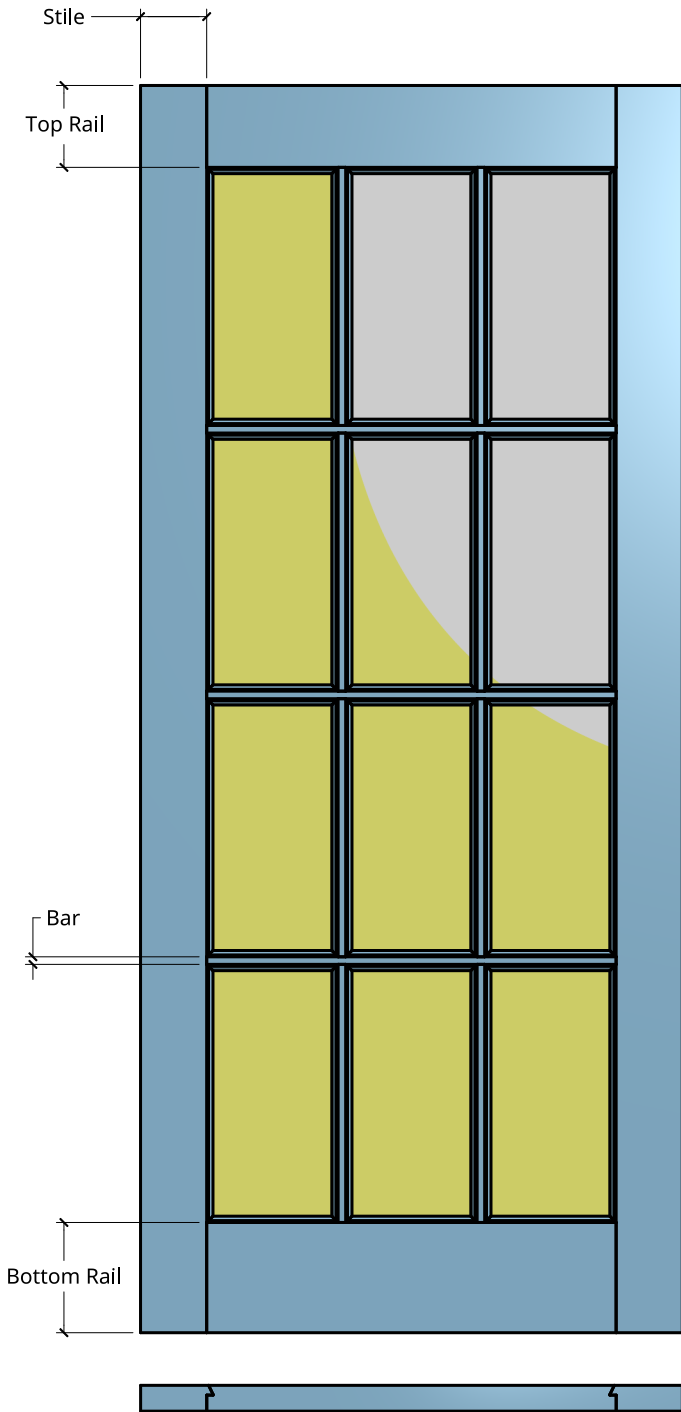

**NEW ZEALAND** | 0800 10 10 28  
 sales@parkwooddoors.co.nz  
 parkwooddoors.co.nz

**AUSTRALIA** | 1800 681 586  
 sales@parkwooddoors.com.au  
 parkwooddoors.com.au

<b>Standard Component Sizes</b>			
	<b>Overall</b>	<b>Face</b>	<b>Customizable</b>
<b>Stile Width (below 910)</b>	115	108	yes
<b>Stile Width (above 910)</b>	140	133	yes
<b>Top Rail Width</b>	140	133	yes
<b>Bar Width (SG)</b>	32	18	yes
<b>Bar Width (DG)</b>	38	24	yes
<b>Bottom Rail Width</b>	185	178	yes
<b>Glass Rebate Depth (SG)</b>	25		no
<b>Glass Rebate Width (SG)</b>	10		no
<b>Glass Rebate Depth (DG)</b>	29		no
<b>Glass Rebate Width (DG)</b>	13		no

SG = Single Glazing, DG = Double Glazing

Product Description:			
<b>F12</b>			
Product Code:	F12	Date:	23/08/2021
Material:	TIMBER	Units:	MILLIMETER