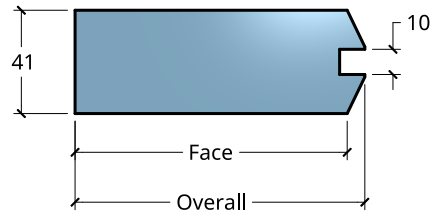

NEW ZEALAND | 0800 10 10 28
 sales@parkwooddoors.co.nz
 parkwooddoors.co.nz

AUSTRALIA | 1800 681 586
 sales@parkwooddoors.com.au
 parkwooddoors.com.au

Standard Component Sizes			
	Overall	Face	Customizable
Stile Width (below 910)	115	108	yes
Stile Width (above 910)	140	133	yes
Top Rail Width	140	133	yes
Mid Rail Width	115	101	yes
Bottom Rail Width	185	178	yes
Muntin Width	115	101	yes
Mid Rail Height	Equal		no

Product Description:			
E8			
Product Code:	E8	Date:	23/08/2021
Material:	TIMBER	Units:	MILLIMETER