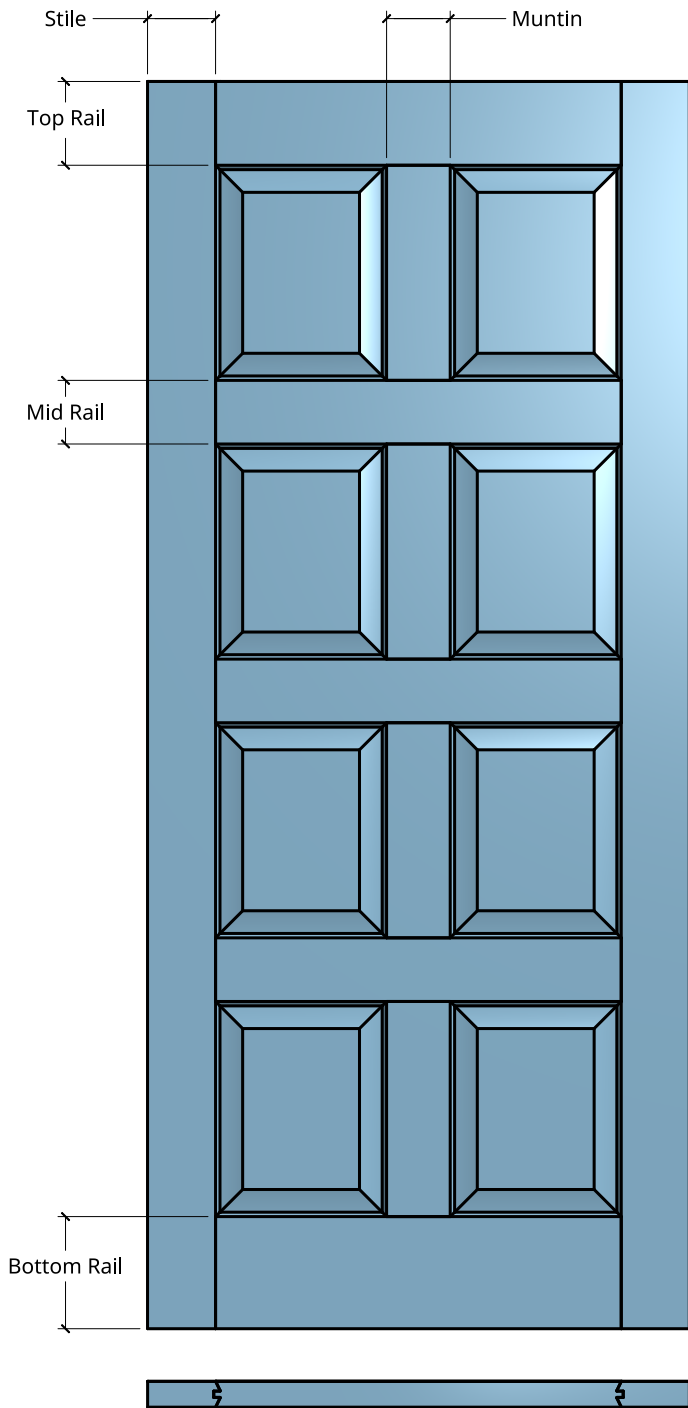

NEW ZEALAND | 0800 10 10 28
 sales@parkwooddoors.co.nz
 parkwooddoors.co.nz

AUSTRALIA | 1800 681 586
 sales@parkwooddoors.com.au
 parkwooddoors.com.au

Standard Component Sizes			
	Overall	Face	Customizable
Stile Width (below 910)	115	108	yes
Stile Width (above 910)	140	133	yes
Top Rail Width	140	133	yes
Mid Rail Width	115	101	yes
Bottom Rail Width	185	178	yes
Muntin Width	115	101	yes
Mid Rail Height	Equal		no

Product Description:			
E8			
Product Code:	E8	Date:	23/08/2021
Material:	TIMBER	Units:	MILLIMETER