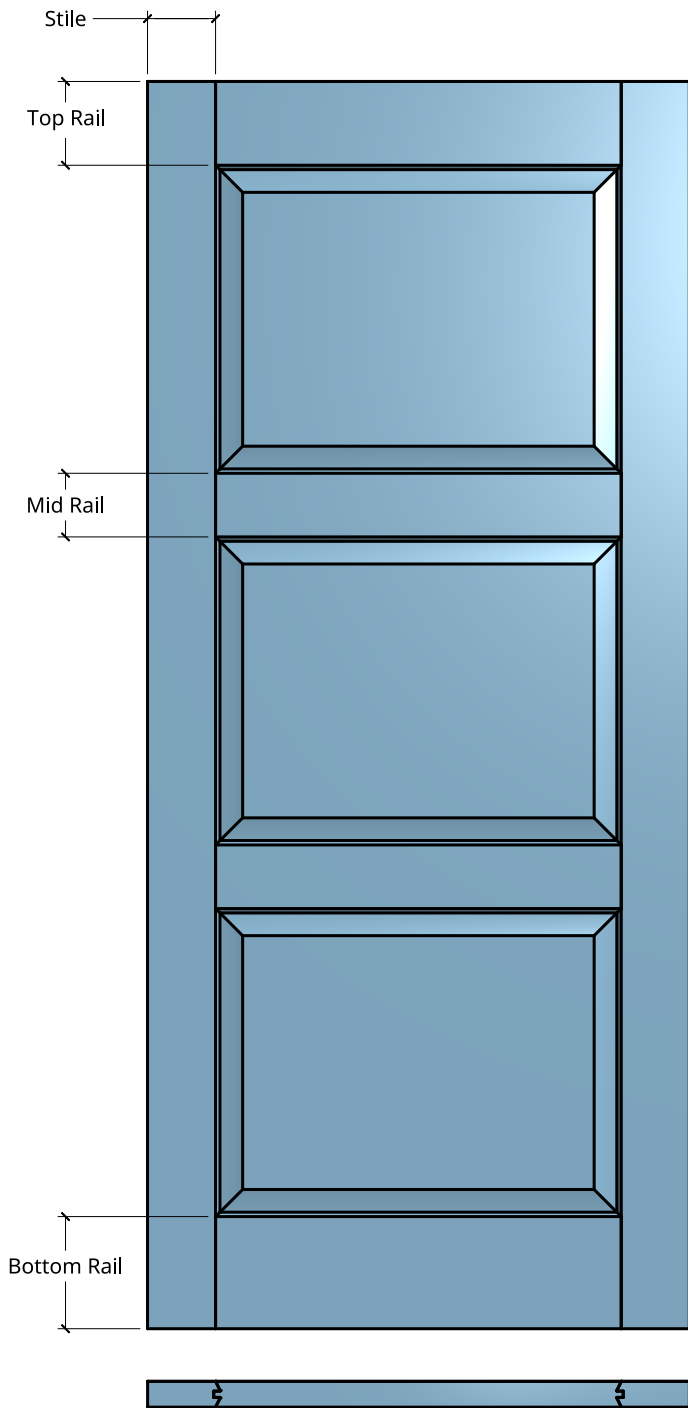

NEW ZEALAND | 0800 10 10 28
 sales@parkwooddoors.co.nz
 parkwooddoors.co.nz

AUSTRALIA | 1800 681 586
 sales@parkwooddoors.com.au
 parkwooddoors.com.au

Standard Component Sizes			
	Overall	Face	Customizable
Stile Width (below 910)	115	108	yes
Stile Width (above 910)	140	133	yes
Top Rail Width	140	133	yes
Mid Rail Width	115	101	yes
Bottom Rail Width	185	178	yes
Mid Rail Height	Equal		no

Horizontal panel grain

Product Description:			
E5			
Product Code:	E5	Date:	23/08/2021
Material:	TIMBER	Units:	MILLIMETER