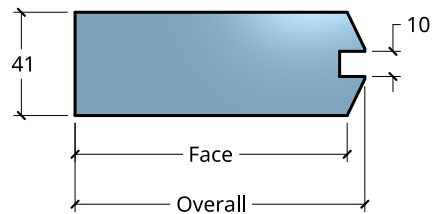

NEW ZEALAND | 0800 10 10 28
 sales@parkwooddoors.co.nz
 parkwooddoors.co.nz

AUSTRALIA | 1800 681 586
 sales@parkwooddoors.com.au
 parkwooddoors.com.au

Standard Component Sizes			
	Overall	Face	Customizable
Stile Width (below 910)	115	108	yes
Stile Width (above 910)	140	133	yes
Top Rail Width	140	133	yes
Mid Rail Width	115	101	yes
Bottom Rail Width	185	178	yes
Mid Rail Height	Equal		no

Horizontal panel grain

Product Description:			
E5			
Product Code:	E5	Date:	23/08/2021
Material:	TIMBER	Units:	MILLIMETER