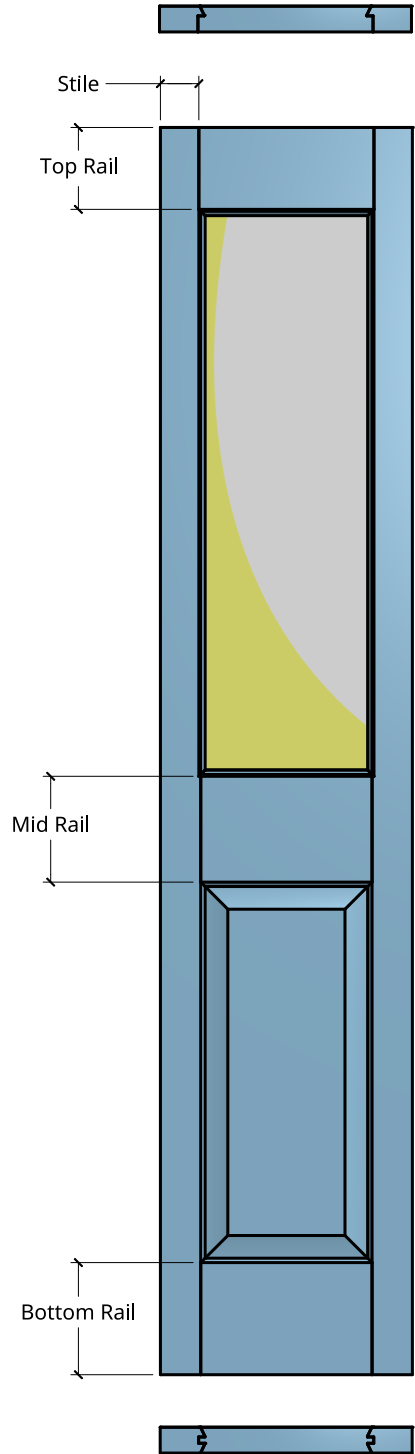

**NEW ZEALAND** | 0800 10 10 28  
 sales@parkwooddoors.co.nz  
 parkwooddoors.co.nz

**AUSTRALIA** | 1800 681 586  
 sales@parkwooddoors.com.au  
 parkwooddoors.com.au

<b>Standard Component Sizes</b>			
	<b>Overall</b>	<b>Face</b>	<b>Customizable</b>
<b>Stile Width</b>	71	65	yes
<b>Top Rail Width</b>	140	133	yes
<b>Mid Rail Width</b>	185	171	yes
<b>Bottom Rail Width</b>	185	178	yes
<b>Muntin Width</b>	115	101	yes
<b>Mid Rail Height (Top)</b>	960	953	yes
<b>Glass Rebate Depth (SG)</b>	25		no
<b>Glass Rebate Width (SG)</b>	10		no
<b>Glass Rebate Depth (DG)</b>	29		no
<b>Glass Rebate Width (DG)</b>	13		no

SG = Single Glazing, DG = Double Glazing

Product Description:			
<b>E4 O/T SIDELIGHT</b>			
Product Code:	E4S	Date:	23/08/2021
Material:	TIMBER	Units:	MILLIMETER