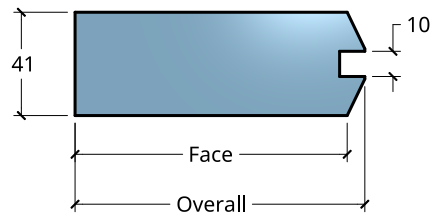

**NEW ZEALAND** | 0800 10 10 28  
 sales@parkwooddoors.co.nz  
 parkwooddoors.co.nz

**AUSTRALIA** | 1800 681 586  
 sales@parkwooddoors.com.au  
 parkwooddoors.com.au

<b>Standard Component Sizes</b>			
	<b>Overall</b>	<b>Face</b>	<b>Customizable</b>
<b>Stile Width</b>	71	65	yes
<b>Top Rail Width</b>	140	133	yes
<b>Mid Rail Width</b>	185	171	yes
<b>Bottom Rail Width</b>	185	178	yes
<b>Muntin Width</b>	115	101	yes
<b>Mid Rail Height (Top)</b>	960	953	yes
<b>Glass Rebate Depth (SG)</b>	25		no
<b>Glass Rebate Width (SG)</b>	10		no
<b>Glass Rebate Depth (DG)</b>	29		no
<b>Glass Rebate Width (DG)</b>	13		no

SG = Single Glazing, DG = Double Glazing

Product Description:			
<b>E4 O/T SIDELIGHT</b>			
Product Code:	E4S	Date:	23/08/2021
Material:	TIMBER	Units:	MILLIMETER