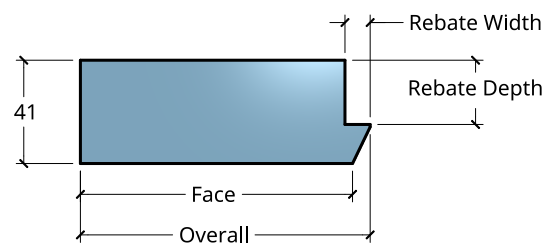

NEW ZEALAND | 0800 10 10 28
 sales@parkwooddoors.co.nz
 parkwooddoors.co.nz

AUSTRALIA | 1800 681 586
 sales@parkwooddoors.com.au
 parkwooddoors.com.au

Standard Component Sizes			
	Overall	Face	Customizable
Stile Width (below 910)	115	108	yes
Stile Width (above 910)	140	133	yes
Top Rail Width	140	133	yes
Mid Rail Width	185	171	yes
Bottom Rail Width	185	178	yes
Mid Rail Height (Top)	960	953	yes
Glass Rebate Depth (SG)	25		no
Glass Rebate Width (SG)	10		no
Glass Rebate Depth (DG)	29		no
Glass Rebate Width (DG)	13		no

SG = Single Glazing, DG = Double Glazing

- safety glass required

Product Description:			
EXTERIOR 2 LITE			
Product Code:	E2L	Date:	23/08/2021
Material:	TIMBER	Units:	MILLIMETER