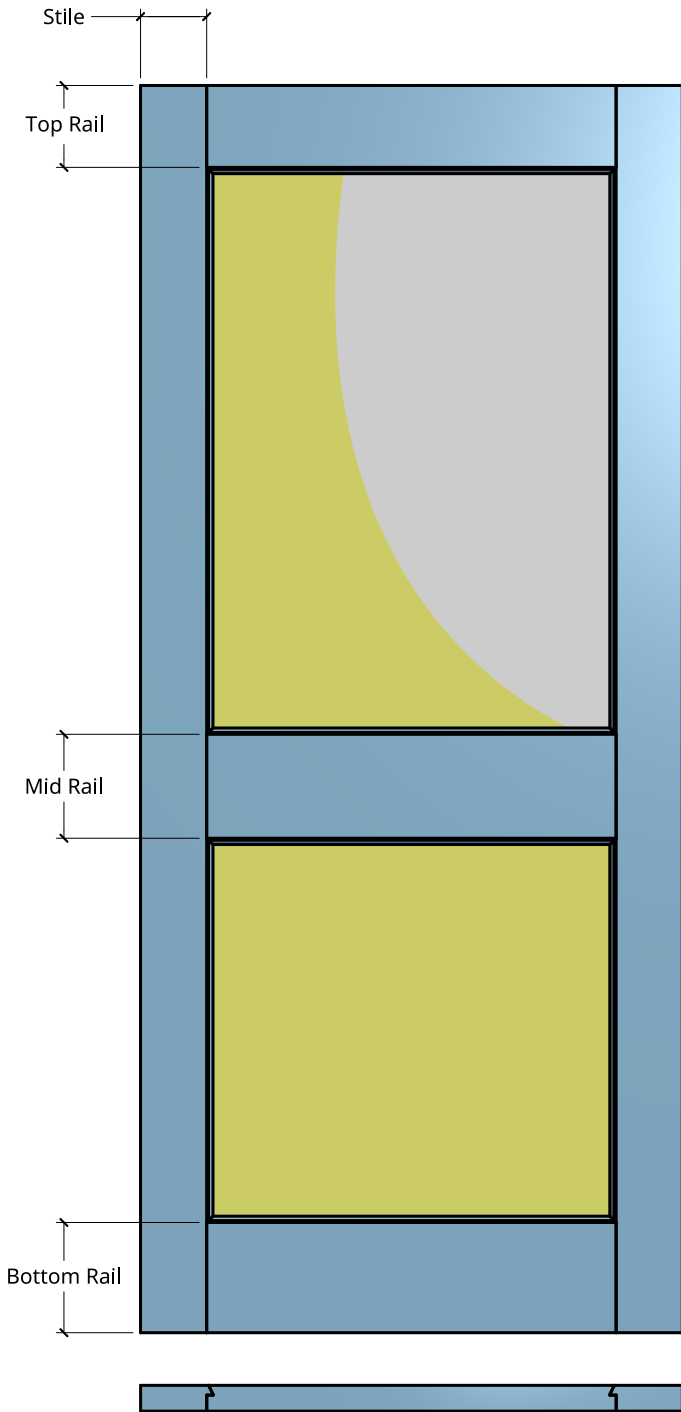

NEW ZEALAND | 0800 10 10 28
 sales@parkwooddoors.co.nz
 parkwooddoors.co.nz

AUSTRALIA | 1800 681 586
 sales@parkwooddoors.com.au
 parkwooddoors.com.au

Standard Component Sizes			
	Overall	Face	Customizable
Stile Width (below 910)	115	108	yes
Stile Width (above 910)	140	133	yes
Top Rail Width	140	133	yes
Mid Rail Width	185	171	yes
Bottom Rail Width	185	178	yes
Mid Rail Height (Top)	960	953	yes
Glass Rebate Depth (SG)	25		no
Glass Rebate Width (SG)	10		no
Glass Rebate Depth (DG)	29		no
Glass Rebate Width (DG)	13		no

SG = Single Glazing, DG = Double Glazing

- safety glass required

Product Description:			
EXTERIOR 2 LITE			
Product Code:	E2L	Date:	23/08/2021
Material:	TIMBER	Units:	MILLIMETER