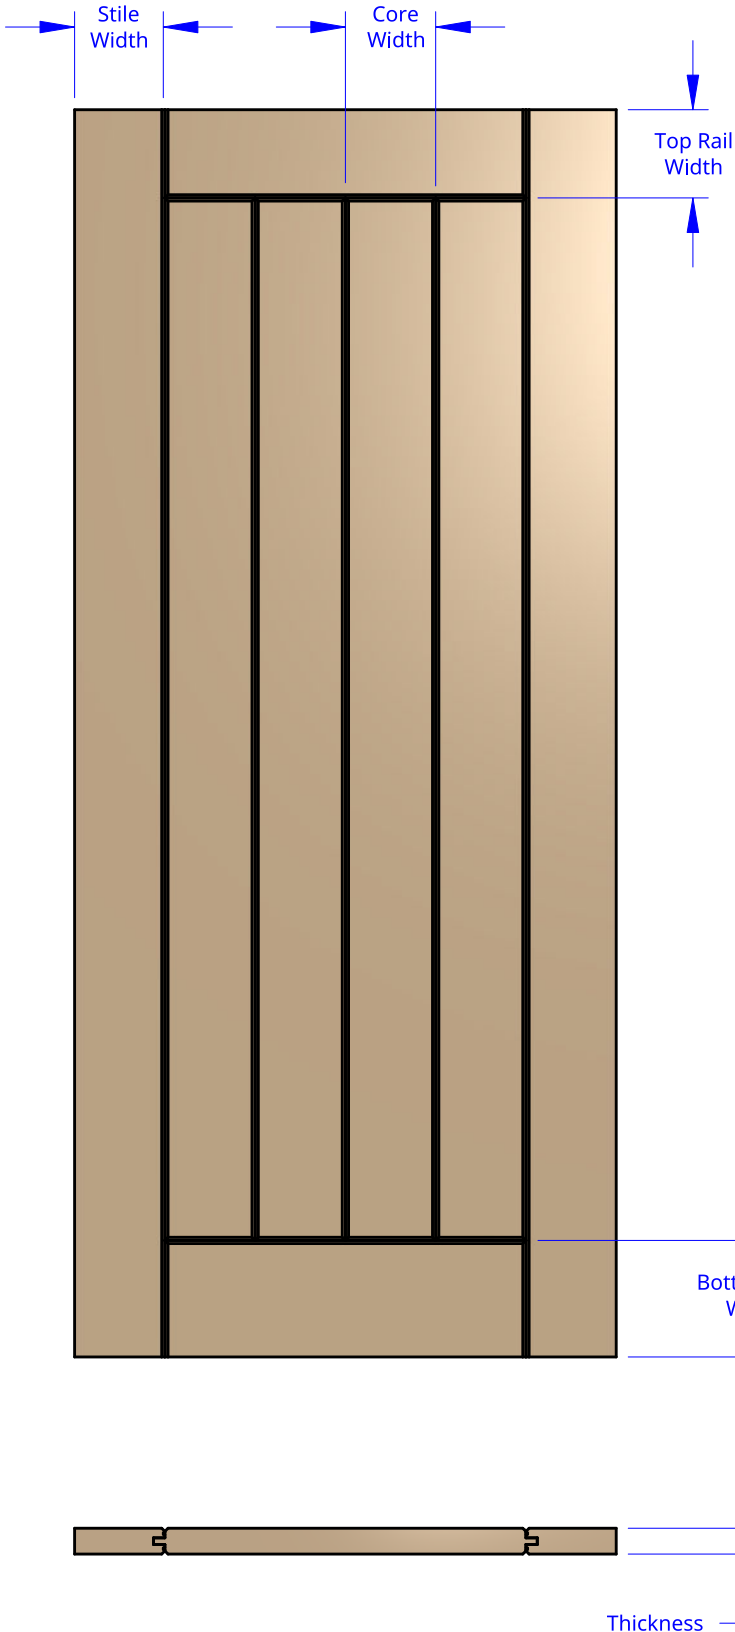

NEW ZEALAND | 0800 10 10 28
 sales@parkwooddoors.co.nz
 parkwooddoors.co.nz

AUSTRALIA | 1800 681 586
 sales@parkwooddoors.com.au
 parkwooddoors.com.au

Standard Component Sizes			
	Min	Max	Customizable
Stile Width	123	143	yes
Core Width	123	143	yes
Top Rail Width	140		yes
Bottom Rail Width	185		yes
Thickness	41		no

Note: Stile and core width are equal

Product Description:			
E1 WITH RAILS			
Product Code:	E1WR	Date:	26/02/2026
Material:	TIMBER	Units:	MILLIMETER