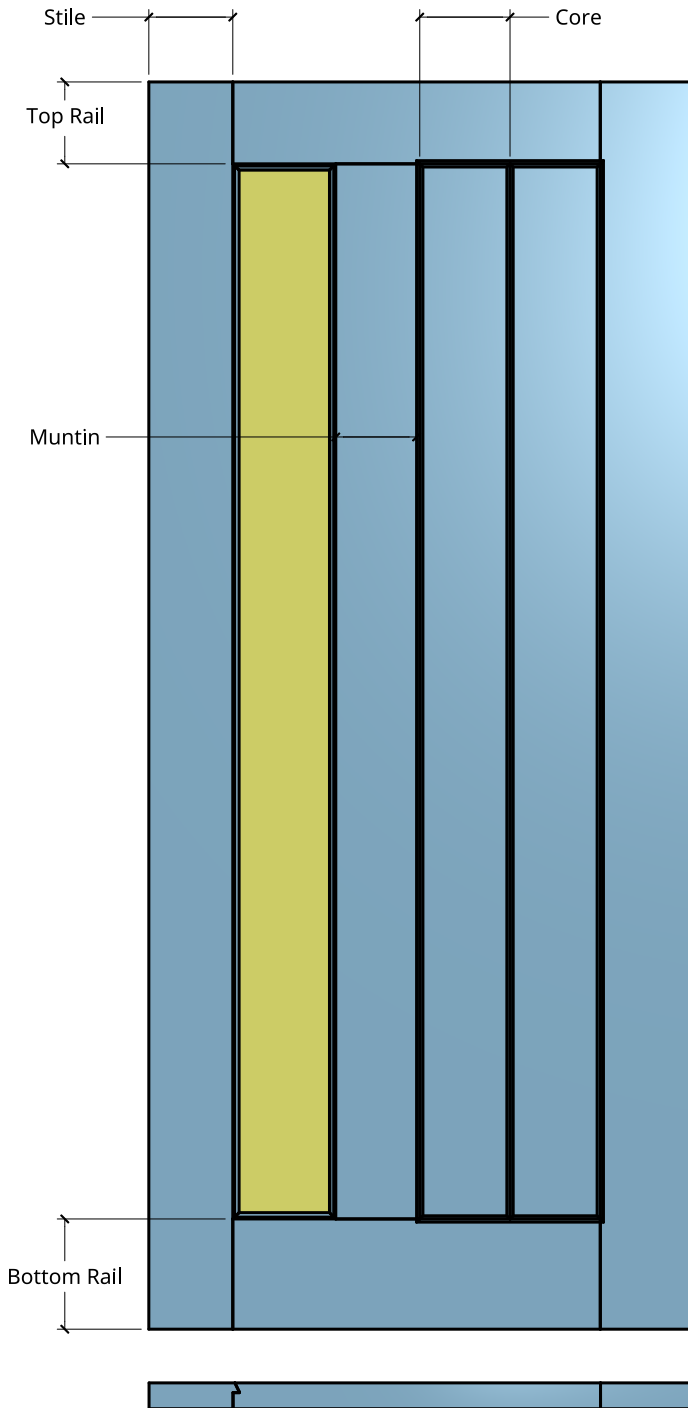

**NEW ZEALAND** | 0800 10 10 28  
 sales@parkwooddoors.co.nz  
 parkwooddoors.co.nz

**AUSTRALIA** | 1800 681 586  
 sales@parkwooddoors.com.au  
 parkwooddoors.com.au

<b>Standard Component Sizes</b>			
	<b>Overall</b>	<b>Face</b>	<b>Customizable</b>
<b>max. Stile &amp; Core Width</b>	143		yes
<b>min. Stile &amp; Core Width</b>	123		yes
<b>Top Rail Width</b>	140	133	yes
<b>Bottom Rail Width</b>	185	178	yes

- Equal stile, muntin, core and visible glass width.

**Mandatory information**

- Hung side (left hung, right hung)
- Glass side (glass on lock stile <default>, glass on hinge side)

Ply Fillet 34 x 10

<b>Product Description:</b>			
<b>E18</b>			
<b>Product Code:</b>	E18	<b>Date:</b>	23/08/2021
<b>Material:</b>	TIMBER	<b>Units:</b>	MILLIMETER