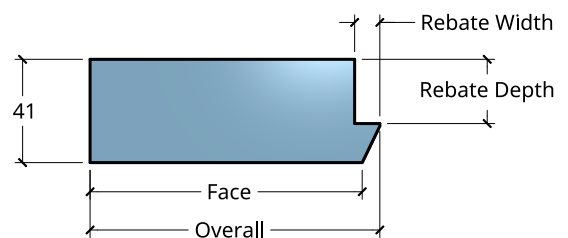

**NEW ZEALAND** | 0800 10 10 28  
 sales@parkwooddoors.co.nz  
 parkwooddoors.co.nz

**AUSTRALIA** | 1800 681 586  
 sales@parkwooddoors.com.au  
 parkwooddoors.com.au

<b>Standard Component Sizes</b>			
	<b>Overall</b>	<b>Face</b>	<b>Customizable</b>
<b>max. Stile &amp; Core Width</b>	143		yes
<b>min. Stile &amp; Core Width</b>	123		yes
<b>Top Rail Width</b>	140	133	yes
<b>Bottom Rail Width</b>	185	178	yes

- Equal stile, muntin, core and visible glass width.

**Mandatory information**

- Hung side (left hung, right hung)
- Glass side (glass on lock stile <default>, glass on hinge side)

Ply Fillet 34 x 10

<b>Product Description:</b>			
<b>E18</b>			
<b>Product Code:</b>	E18	<b>Date:</b>	23/08/2021
<b>Material:</b>	TIMBER	<b>Units:</b>	MILLIMETER