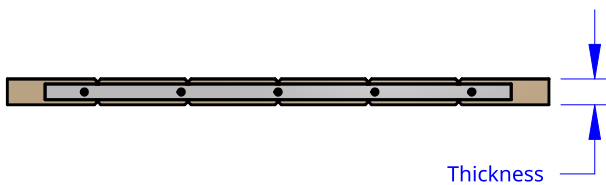

**NEW ZEALAND** | 0800 10 10 28  
 sales@parkwooddoors.co.nz  
 parkwooddoors.co.nz

**AUSTRALIA** | 1800 681 586  
 sales@parkwooddoors.com.au  
 parkwooddoors.com.au

<b>Standard Component Sizes</b>			
	Min	Max	Customizable
<b>Stile Width</b>	123	143	yes
<b>Core Width</b>	123	143	yes
<b>Thickness</b>	41		no

Note: Stile and core width are equal

Product Description:			
<b>E1</b>			
Product Code:	E1	Date:	26/02/2026
Material:	TIMBER	Units:	MILLIMETER