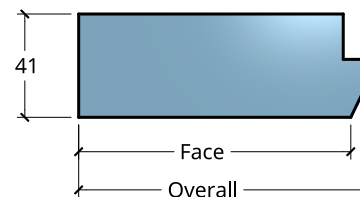

NEW ZEALAND | 0800 10 10 28
 sales@parkwooddoors.co.nz
 parkwooddoors.co.nz

AUSTRALIA | 1800 681 586
 sales@parkwooddoors.com.au
 parkwooddoors.com.au

internal view

external view

Standard Component Sizes

	Overall	Face	Customizable
Stile Width (below 910)	115	108	yes
Stile Width (above 910)	140	133	yes
Top Rail Width	140	133	yes
Mid Rail Width	140	126	yes
Bottom Rail Width	140	133	yes
max. TGV Width	100		yes
min. TGV Width	86		yes
Mid Rail Height	Centre		no
Bracing Width	110		yes

- TGV Thickness for stained quality = 18mm solid timber
- TGV Thickness for painted quality = 18mm marine grade ply

Product Description:			
BRACED & LEDGED			
Product Code:	BRACE	Date:	23/08/2021
Material:	TIMBER	Units:	MILLIMETER