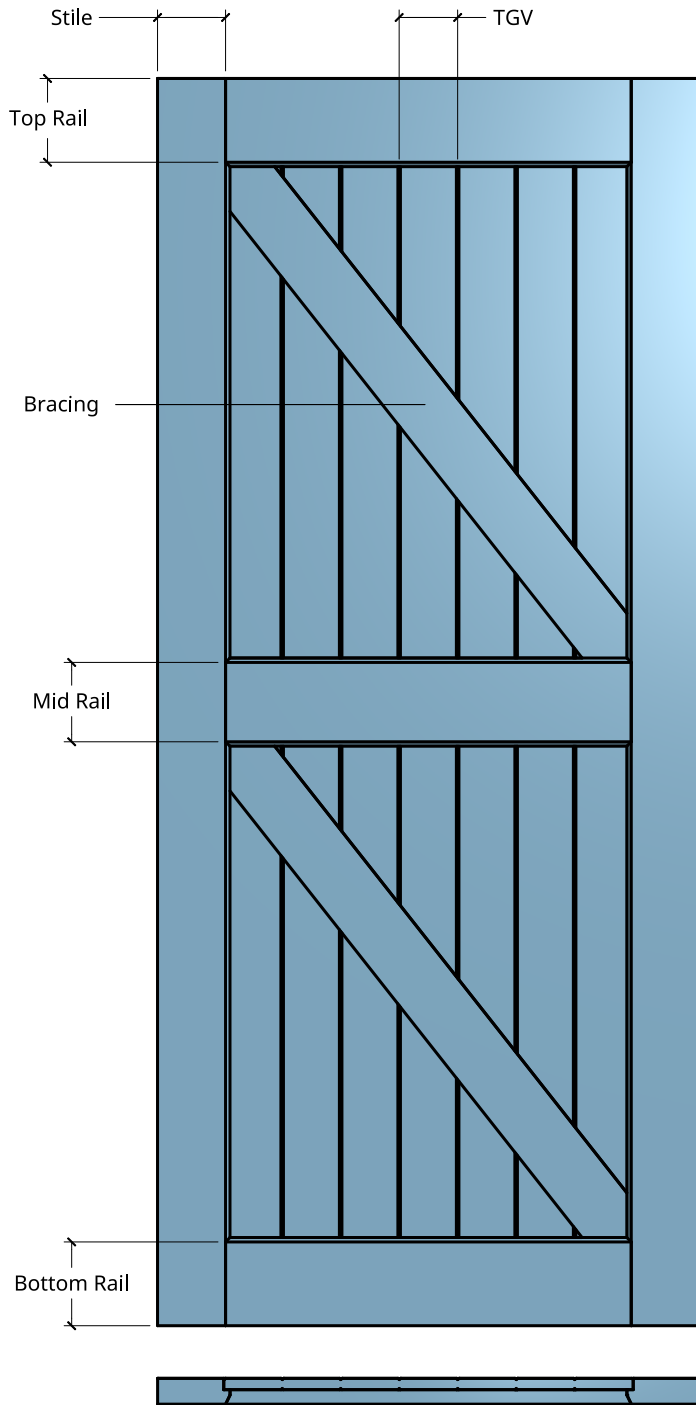

NEW ZEALAND | 0800 10 10 28
 sales@parkwooddoors.co.nz
 parkwooddoors.co.nz

AUSTRALIA | 1800 681 586
 sales@parkwooddoors.com.au
 parkwooddoors.com.au

internal view

external view

Standard Component Sizes

	Overall	Face	Customizable
Stile Width (below 910)	115	108	yes
Stile Width (above 910)	140	133	yes
Top Rail Width	140	133	yes
Mid Rail Width	140	126	yes
Bottom Rail Width	140	133	yes
max. TGV Width	100		yes
min. TGV Width	86		yes
Mid Rail Height	Centre		no
Bracing Width	110		yes

- TGV Thickness for stained quality = 18mm solid timber
- TGV Thickness for painted quality = 18mm marine grade ply

Product Description:			
BRACED & LEDGED			
Product Code:	BRACE	Date:	23/08/2021
Material:	TIMBER	Units:	MILLIMETER