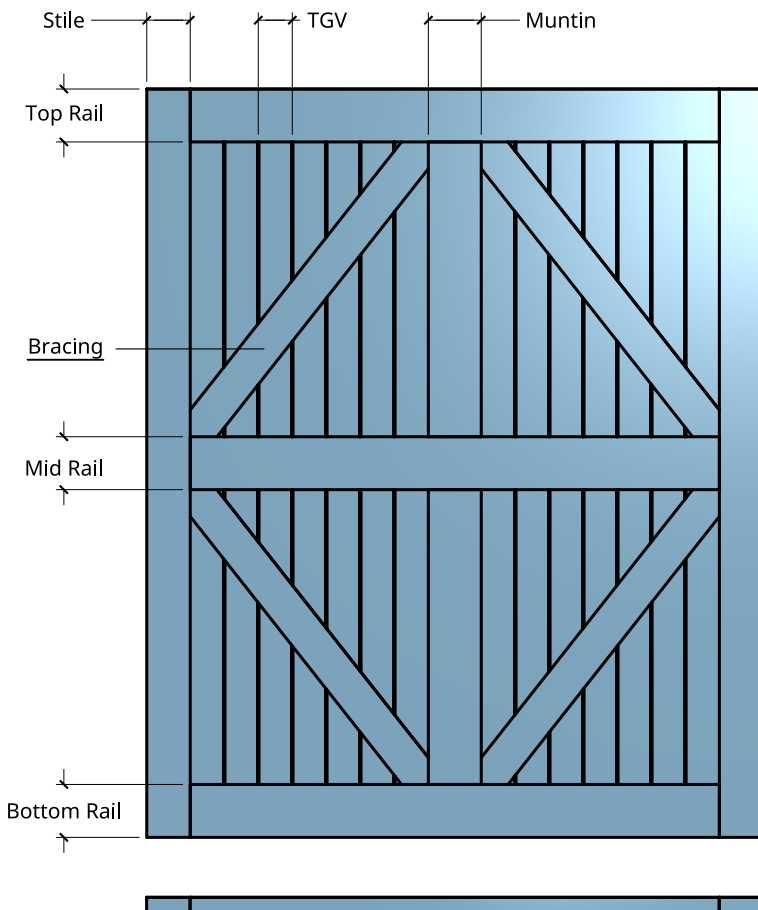

NEW ZEALAND | 0800 10 10 28
 sales@parkwooddoors.co.nz
 parkwooddoors.co.nz

AUSTRALIA | 1800 681 586
 sales@parkwooddoors.com.au
 parkwooddoors.com.au

<i>Standard Component Sizes</i>			
	Overall	Face	Customizable
Stile Width	140		yes
Top Rail Width	140		yes
Mid Rail Width	140		yes
Bottom Rail Width	140		yes
Muntin Width	140		yes
max. TGV Width	100		yes
min. TGV Width	86		yes
Bracing Width	110		yes
Mid Rail Height	Centre		no

- TGV Thickness for stained quality = 18mm solid timber
- TGV Thickness for painted quality = 12mm MDF

Product Description:			
AR47B (BARN)			
Product Code:	AR47B	Date:	23/08/2021
Material:	TIMBER	Units:	MILLIMETER