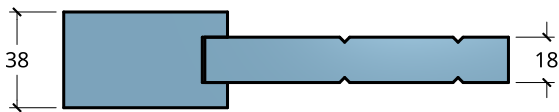

NEW ZEALAND | 0800 10 10 28
 sales@parkwooddoors.co.nz
 parkwooddoors.co.nz

AUSTRALIA | 1800 681 586
 sales@parkwooddoors.com.au
 parkwooddoors.com.au

<i>Standard Component Sizes</i>			
	Overall	Face	Customizable
Stile Width	140		yes
Top Rail Width	140		yes
Mid Rail Width	140		yes
Bottom Rail Width	140		yes
Muntin Width	140		yes
max. TGV Width	100		yes
min. TGV Width	86		yes
Bracing Width	110		yes
Mid Rail Height	Centre		no

- TGV Thickness for stained quality = 18mm solid timber
- TGV Thickness for painted quality = 12mm MDF

Product Description:			
AR47B (BARN)			
Product Code:	AR47B	Date:	23/08/2021
Material:	TIMBER	Units:	MILLIMETER