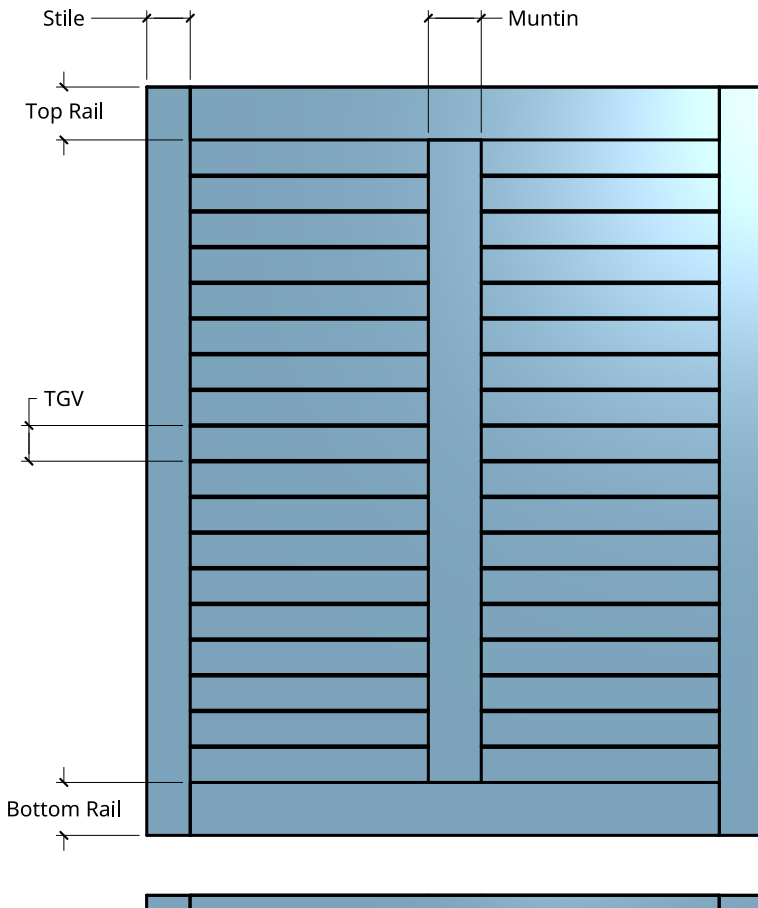

NEW ZEALAND | 0800 10 10 28
 sales@parkwooddoors.co.nz
 parkwooddoors.co.nz

AUSTRALIA | 1800 681 586
 sales@parkwooddoors.com.au
 parkwooddoors.com.au

<i>Standard Component Sizes</i>			
	Overall	Face	Customizable
Stile Width	140		yes
Top Rail Width	140		yes
Bottom Rail Width	140		yes
Muntin Width	140		yes
max. TGV Width	100		yes
min. TGV Width	86		yes

- TGV Thickness for stained quality = 18mm solid timber
- TGV Thickness for painted quality = 12mm MDF

Product Description:			
AR46 (BARN)			
Product Code:	AR46	Date:	23/08/2021
Material:	TIMBER	Units:	MILLIMETER