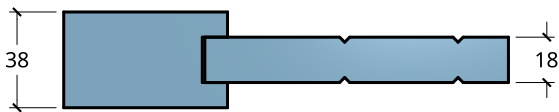

NEW ZEALAND | 0800 10 10 28
 sales@parkwooddoors.co.nz
 parkwooddoors.co.nz

AUSTRALIA | 1800 681 586
 sales@parkwooddoors.com.au
 parkwooddoors.com.au

<i>Standard Component Sizes</i>			
	Overall	Face	Customizable
Stile Width	140		yes
Top Rail Width	140		yes
Bottom Rail Width	140		yes
Muntin Width	140		yes
max. TGV Width	100		yes
min. TGV Width	86		yes

- TGV Thickness for stained quality = 18mm solid timber
- TGV Thickness for painted quality = 12mm MDF

Product Description:			
AR46 (BARN)			
Product Code:	AR46	Date:	23/08/2021
Material:	TIMBER	Units:	MILLIMETER