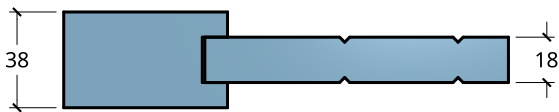

NEW ZEALAND | 0800 10 10 28
 sales@parkwooddoors.co.nz
 parkwooddoors.co.nz

AUSTRALIA | 1800 681 586
 sales@parkwooddoors.com.au
 parkwooddoors.com.au

<i>Standard Component Sizes</i>			
	Overall	Face	Customizable
Stile Width	140		yes
Top Rail Width	140		yes
Bottom Rail Width	140		yes
Muntin Width	140		yes
max. TGV Width	100		yes
min. TGV Width	86		yes
Bracing Width	110		yes

- TGV Thickness for stained quality = 18mm solid timber
- TGV Thickness for painted quality = 12mm MDF

Product Description:			
AR45E (BARN)			
Product Code:	AR45E	Date:	23/08/2021
Material:	TIMBER	Units:	MILLIMETER