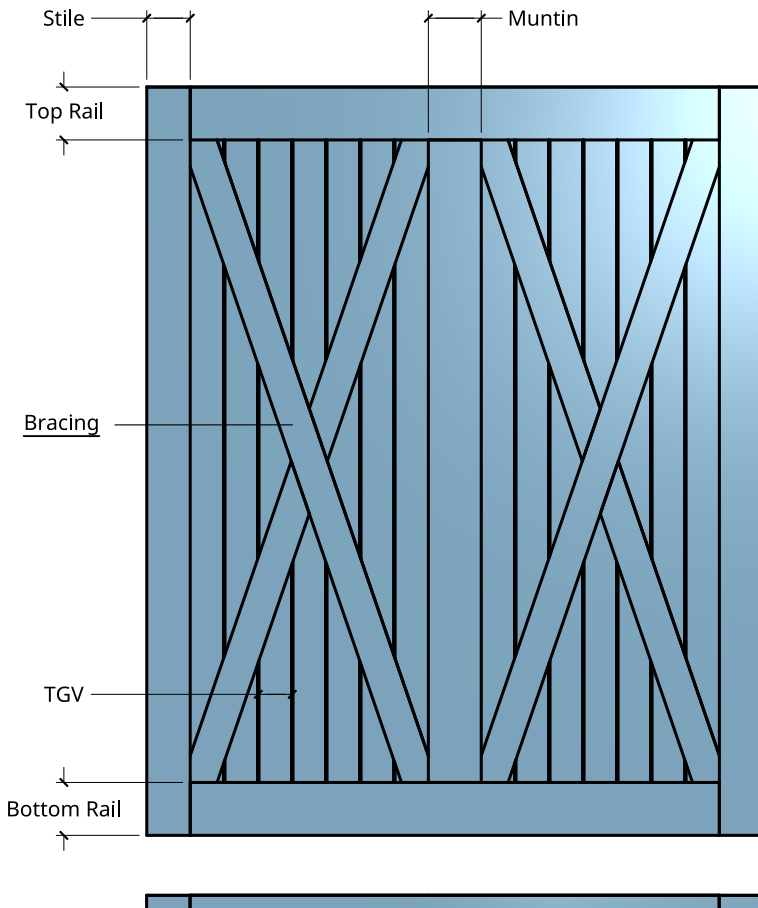

NEW ZEALAND | 0800 10 10 28
 sales@parkwooddoors.co.nz
 parkwooddoors.co.nz

AUSTRALIA | 1800 681 586
 sales@parkwooddoors.com.au
 parkwooddoors.com.au

<i>Standard Component Sizes</i>			
	Overall	Face	Customizable
Stile Width	140		yes
Top Rail Width	140		yes
Bottom Rail Width	140		yes
Muntin Width	140		yes
max. TGV Width	100		yes
min. TGV Width	86		yes
Bracing Width	110		yes

- TGV Thickness for stained quality = 18mm solid timber
- TGV Thickness for painted quality = 12mm MDF

Product Description:			
AR45E (BARN)			
Product Code:	AR45E	Date:	23/08/2021
Material:	TIMBER	Units:	MILLIMETER