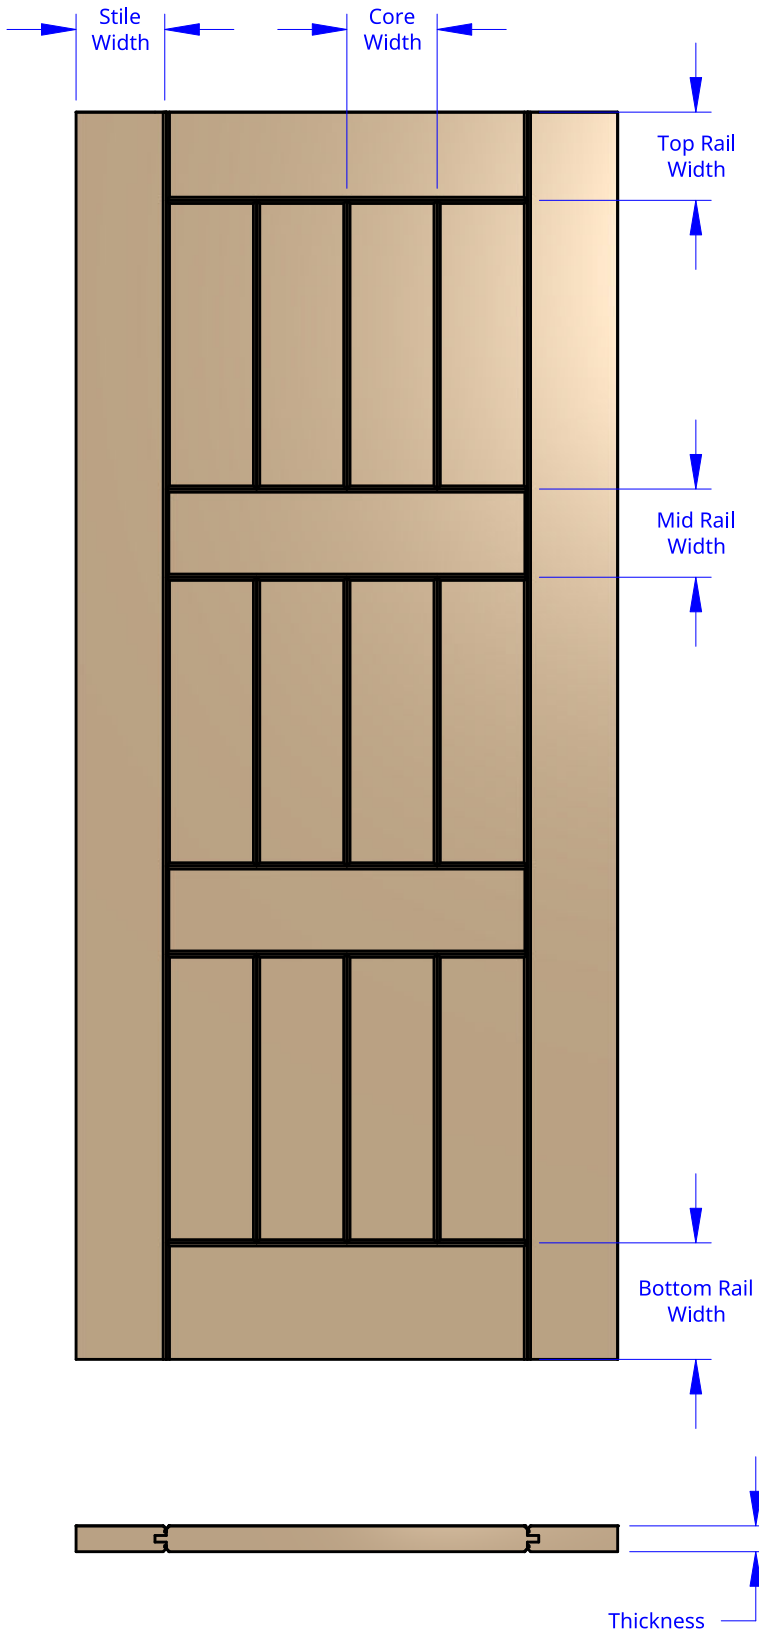

**NEW ZEALAND** | 0800 10 10 28  
 sales@parkwooddoors.co.nz  
 parkwooddoors.co.nz

**AUSTRALIA** | 1800 681 586  
 sales@parkwooddoors.com.au  
 parkwooddoors.com.au

<b>Standard Component Sizes</b>			
	Min	Max	Customizable
<b>Stile Width</b>	123	143	yes
<b>Core Width</b>	123	143	yes
<b>Top Rail Width</b>	140		yes
<b>Mid Rail Width</b>	140		yes
<b>Bottom Rail Width</b>	185		yes
<b>Thickness</b>	41		no

Note: Stile and core width are equal

Product Description:			
<b>AR44 TGV</b>			
Product Code:	AR44V	Date:	26/02/2026
Material:	TIMBER	Units:	MILLIMETER